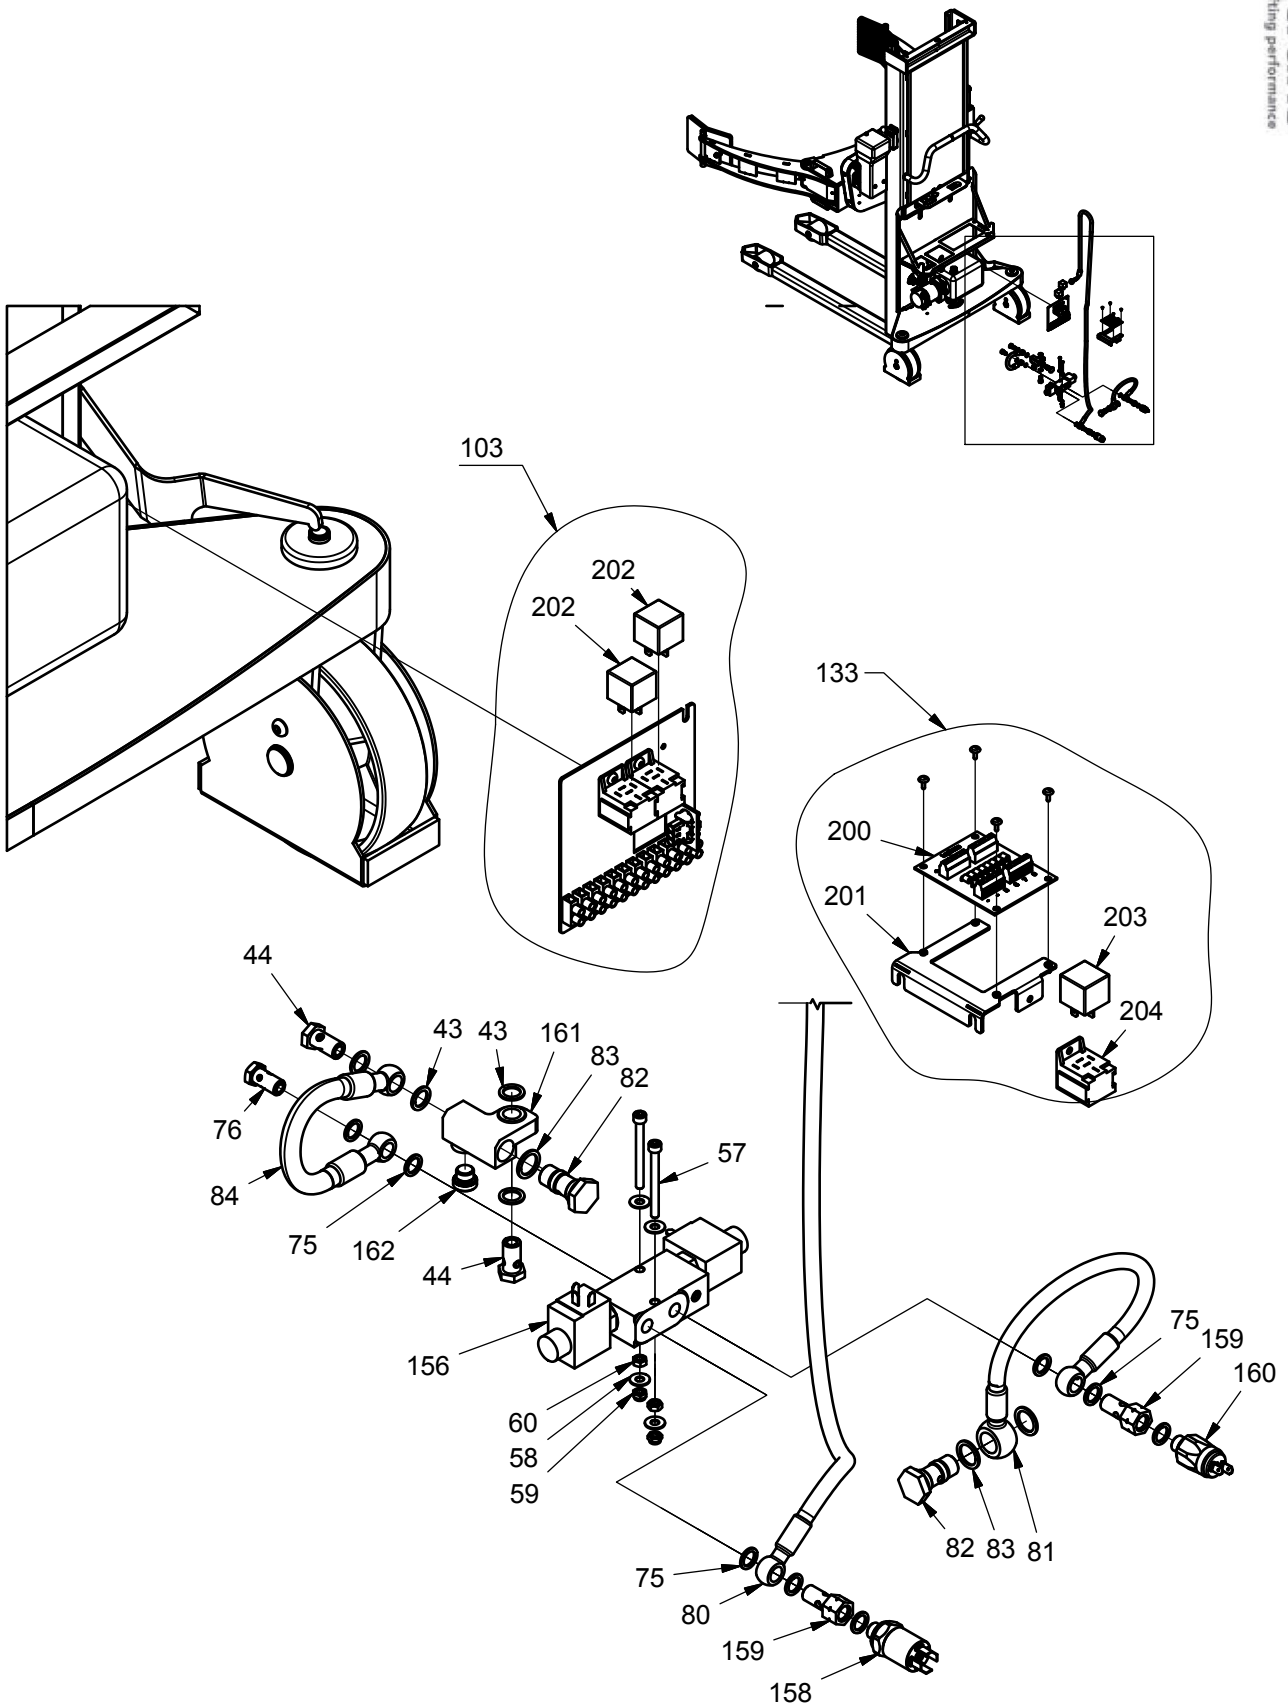

Parts on truck

Parts on truck

Item	Part no.	Qty	Description	Note
43	905145	4	Copper washer	
44	971146	2	Banjo bolt	
57	912665	2	Bolt	
58	924060	6	Washer	
59	921060	2	Lock nut	
60	922060	2	Nut	
75	905143	8	Copper washer	
76	973015	1	Banjo bolt	
80	445114-1	1	Hydraulic connector	
81	445111	1	Hydraulik conector	
82	984843	2	Flow valve	
83	905180	3	Copper washer	
84	445113	1	Hydraulik conector	
103	168520	1	Relay module	
133	160181-2-1	1	Hydraulic controller	Wiring harness included Serialno. <4164309 use 160181-2
156	445134	1	Directional control valve	
158	988014R	1	Pressure switch	Serialno. <4164309 use 988012R
159	445059	2	Banjo bolt	
160	988013R	1	Pressure switch	
161	445107R	1	Valve housing	
162	973815	1	Screw plug	
200	160183	1	Hydraulik controller	
201	445160	1	Mount	
202	982052	2	Relay NO	
203	982057	1	Relay NO+NC	Only serialno. <4164309
204	982058	1	Relay mount	Only serialno. <4164309