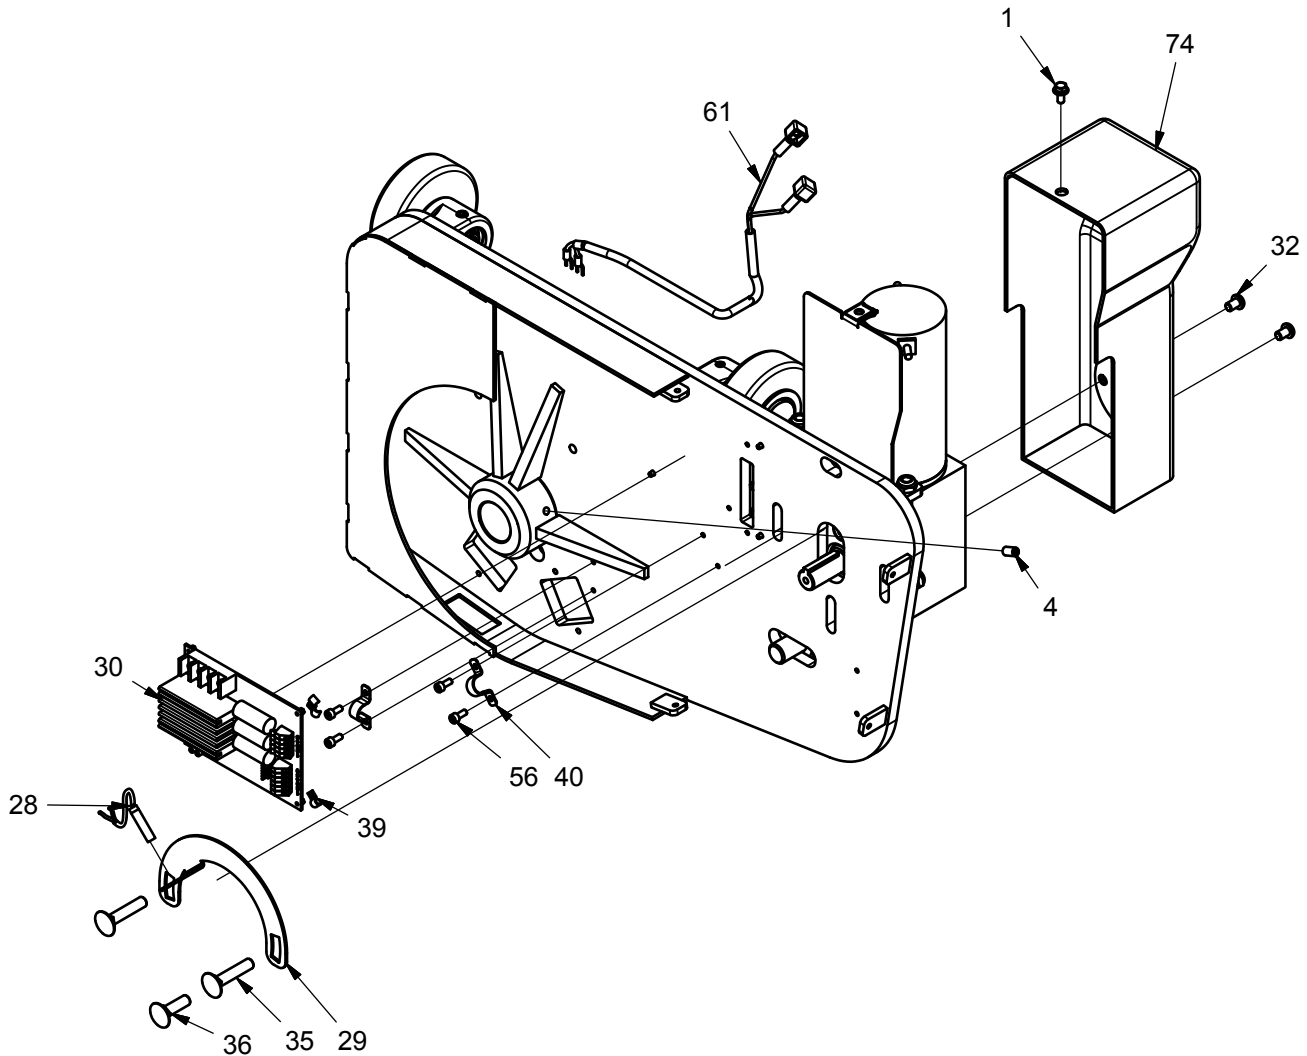

Rotator console

Electric rotation

Item	Part no.	Qty	Description	Note
1	916612	1	Screw	
4	910816	1	Pointed screw	
28	985406	1	Inductive sensor	Serial no. <4163516 use part no. 985407
29	404277	1	Holder for sensor	
30	985405RR	1	Motor control unit	Serial no. <4163516 use part no. 985405
32	919812	2	Screw	
35	919151	2	Bolt	
36	919136	1	Bolt	
39	980204	3	Cable holder	
40	989050	2	Holder for cable	
56	912512	4	Screw	
61	150021	1	Cable f/gear motor	
74	404225R	1	Motor cover