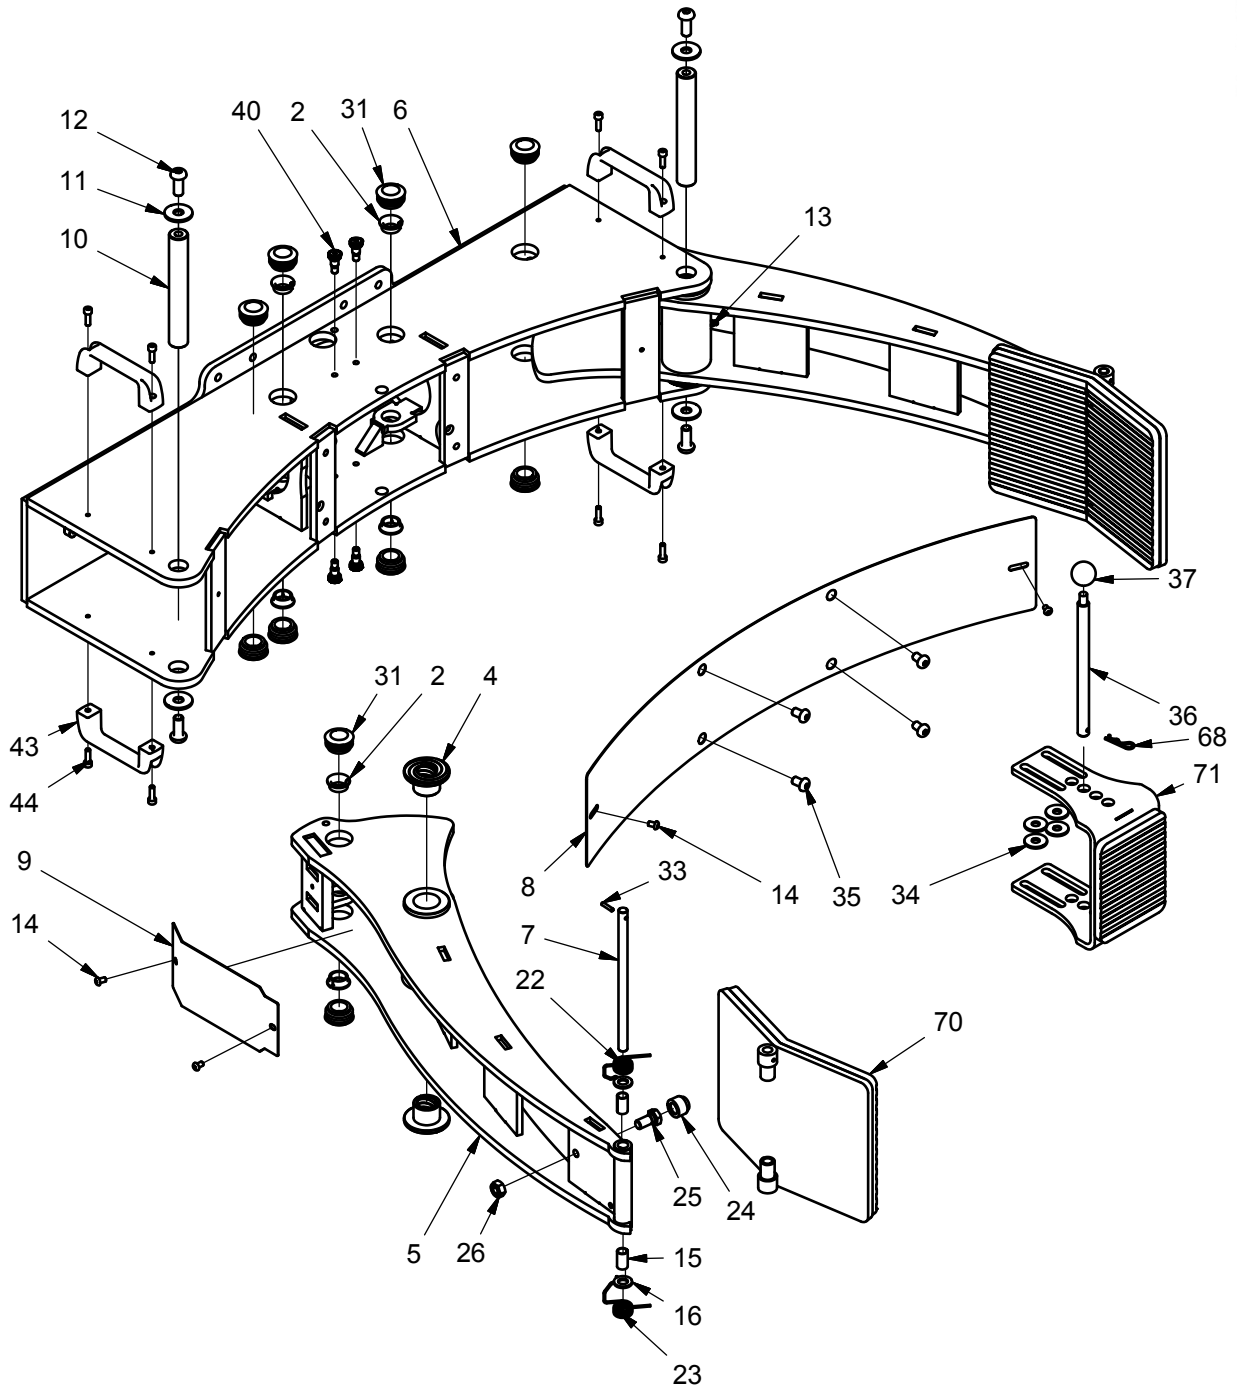

# Reel clamp

Item	Part no.	Qty	Description	Note
2	404062	8	Bushing	
4	445220	4	Bronze bearing	
5	445200	2	Gripping arm	Multiple colours
6	445201	1	Gripping console	Multiple colours
7	445225	2	Axle	
8	445218	1	Front cover	Multiple colours
9	445219	2	Side cover	Multiple colours
10	445224	2	Axle f/arm	
11	929130	4	Washer	
12	919230	4	Screw	
13	990012	2	Lubricator nipple	
14	919610	6	Screw	
15	948123	4	Bushing	
16	924130	4	Washer	
22	445152	2	Return spring	
23	445153	2	Return spring	
24	999012	2	Rubber cap	
25	915225	2	Screw	
26	922120	2	Nut	
31	993036	12	Plug cap	
33	931420	2	Spring pin	
34	924112	4	Washer	
35	919120	4	Screw	
36	445244	1	Locking pin	
37	941310	1	Bakelite ball	
40	919226E	4	Bolt	
43	996120	4	Handle	
44	912620	8	Screw	
68	939002	1	R clip	
70	445202K	2	Gripping pad	
71	445243K	1	Adjustable support plate	