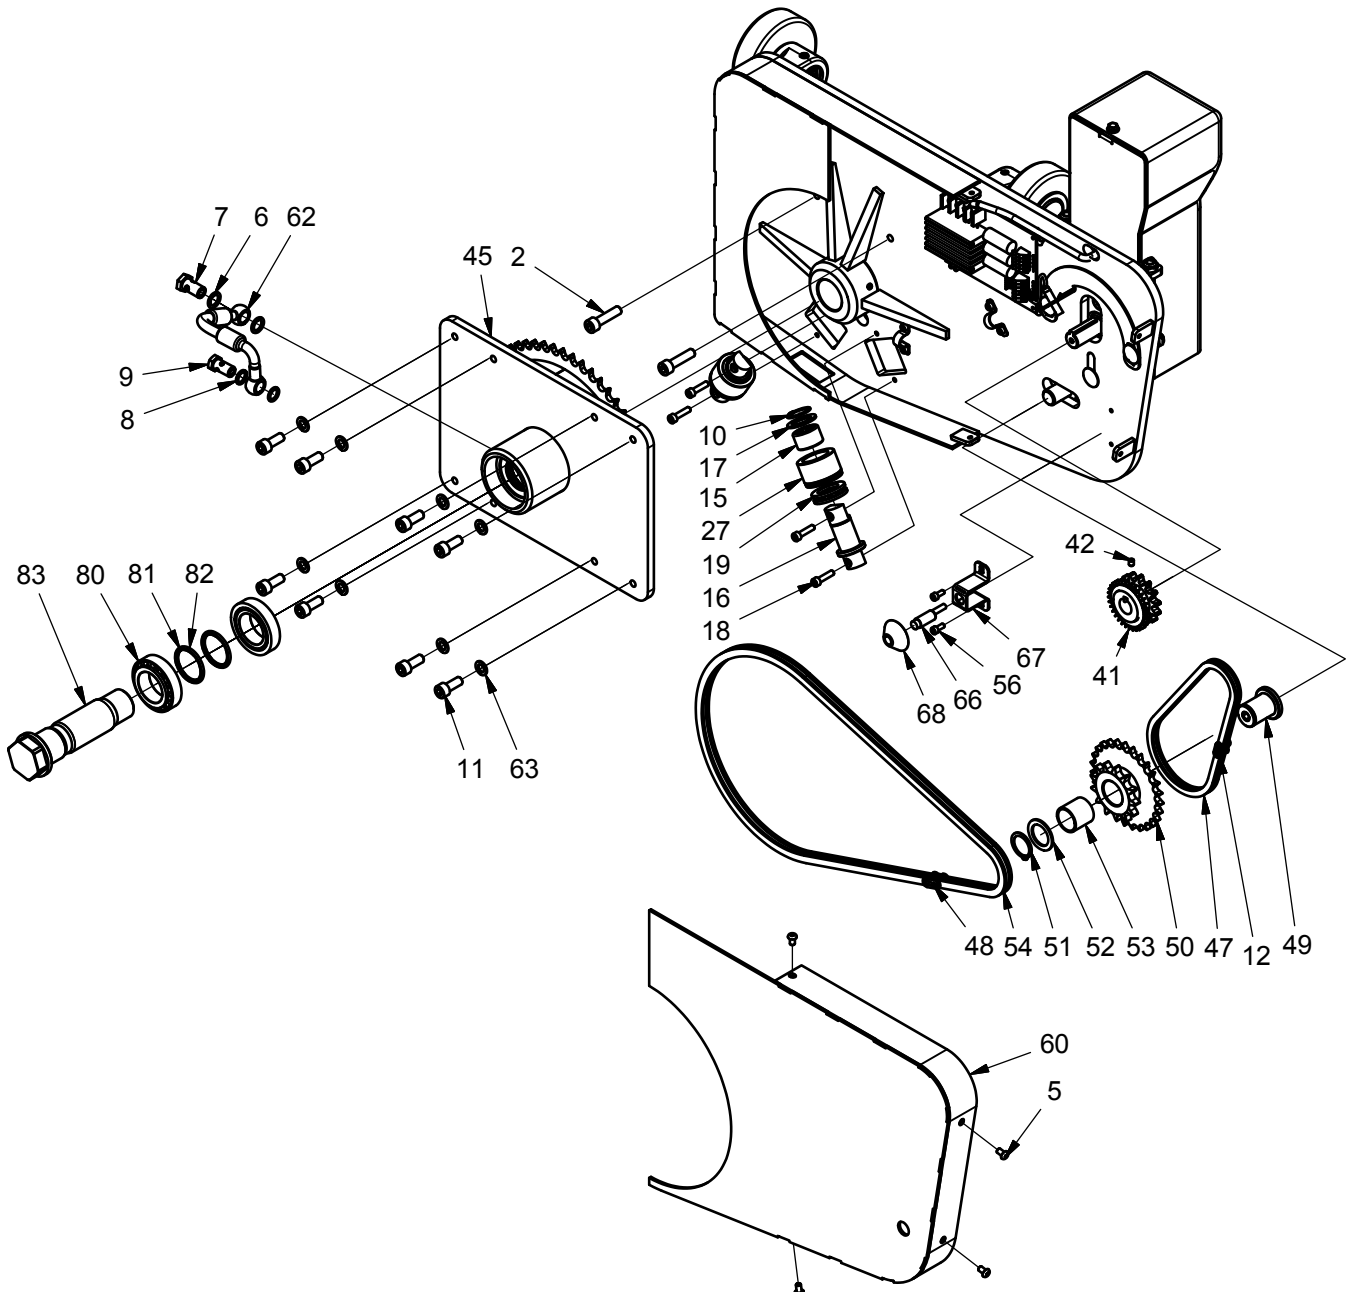

Rotator konsol

Elektrisk rotation

Rotator console

Electric rotation

Item	Part no.	Qty	Description	Note
2	912140	2	Screw	
5	919610	4	Screw	
6	905145	2	Copper washer	
7	971146	1	Banjo bolt	
8	905143	2	Copper washer	
9	973015	1	Banjo bolt	
10	933250	2	Locking ring	
11	912125	8	Screw	
12	951021	1	Chain connector	
15	949252	2	Roller bearing	
16	404256	2	Support axle	
17	924250	2	Washer	
18	912625	4	Screw	
19	945025	2	Bearing	
27	445026	2	Support roller	
41	445037-1	1	Chain sprocket	Serial no. <4163516 use part no. 445037
42	910608	1	Pointed screw	
45	445023	1	Hydraulic console	Item 80-81-82-83 included Multiple colours
47	403059	1	Chain	
48	951042	1	Chain connector	
49	404258	1	Chain wheel pin	
50	403040	1	Chain wheel	
51	933280	1	Circlip	
52	924280	1	Washer	
53	948313	1	Bushing	
54	445038	1	Chain	
56	912512	4	Screw	
60	445012	1	Cover	Multiple colours
62	445110	1	Hydraulic connector	
63	924101	8	Washer	
66	985407	1	Inductive sensor	
67	445065E	1	Sensor bracket	
68	445067	1	Sensor cover	
80	945468	2	Ball bearing	
82	900425	2	O-ring sealing	Replace when replacing 909400
83	445025	1	Bearing axle	
81	909400	2	Rotational sealing	Replace when replacing 900425