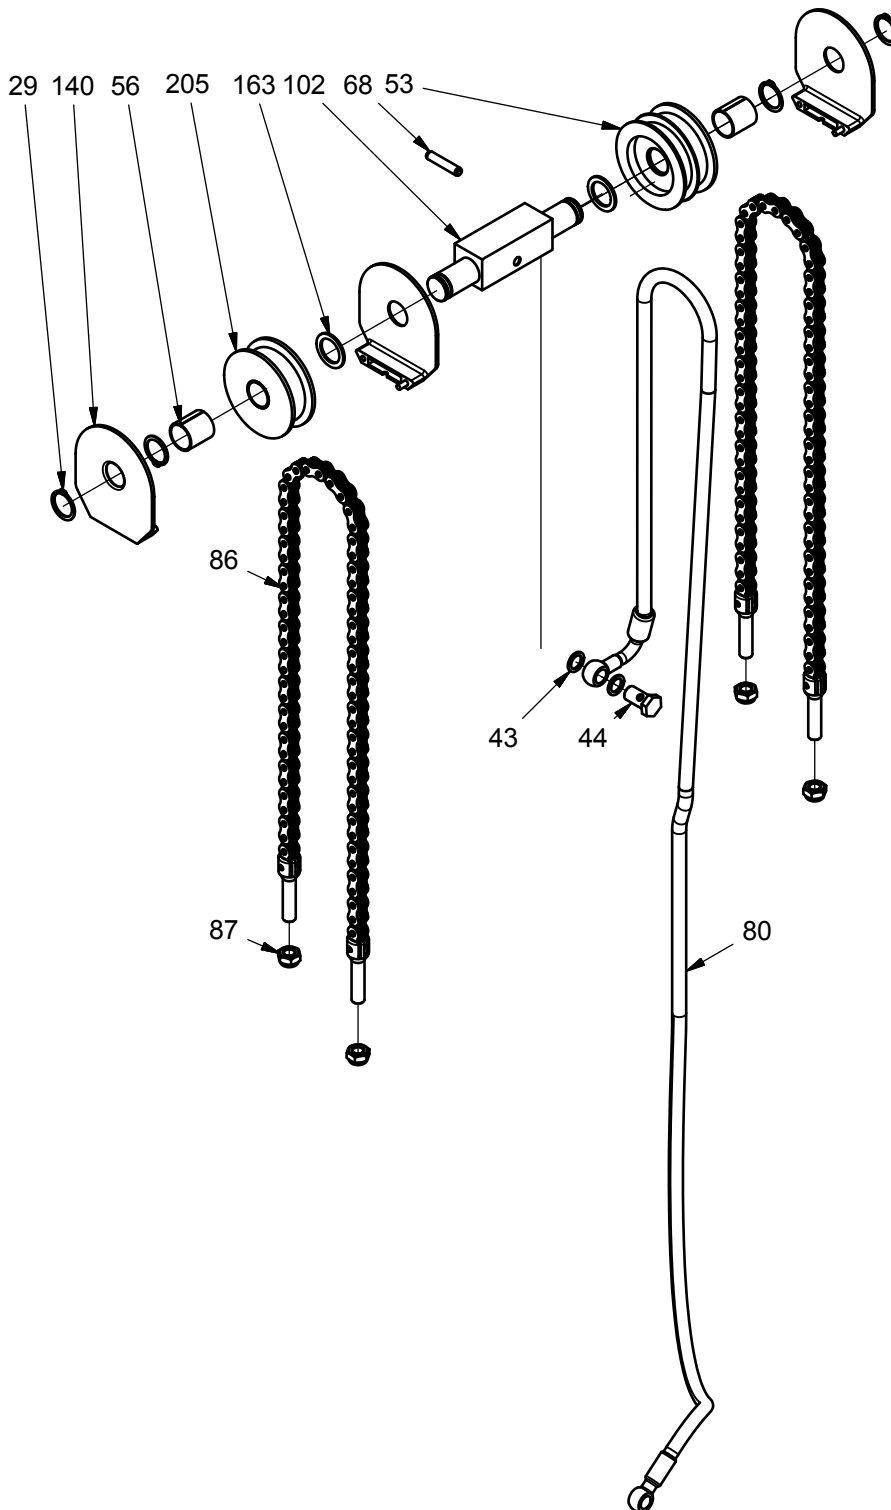

Parts on truck

ELFRRM/ELFSRRM