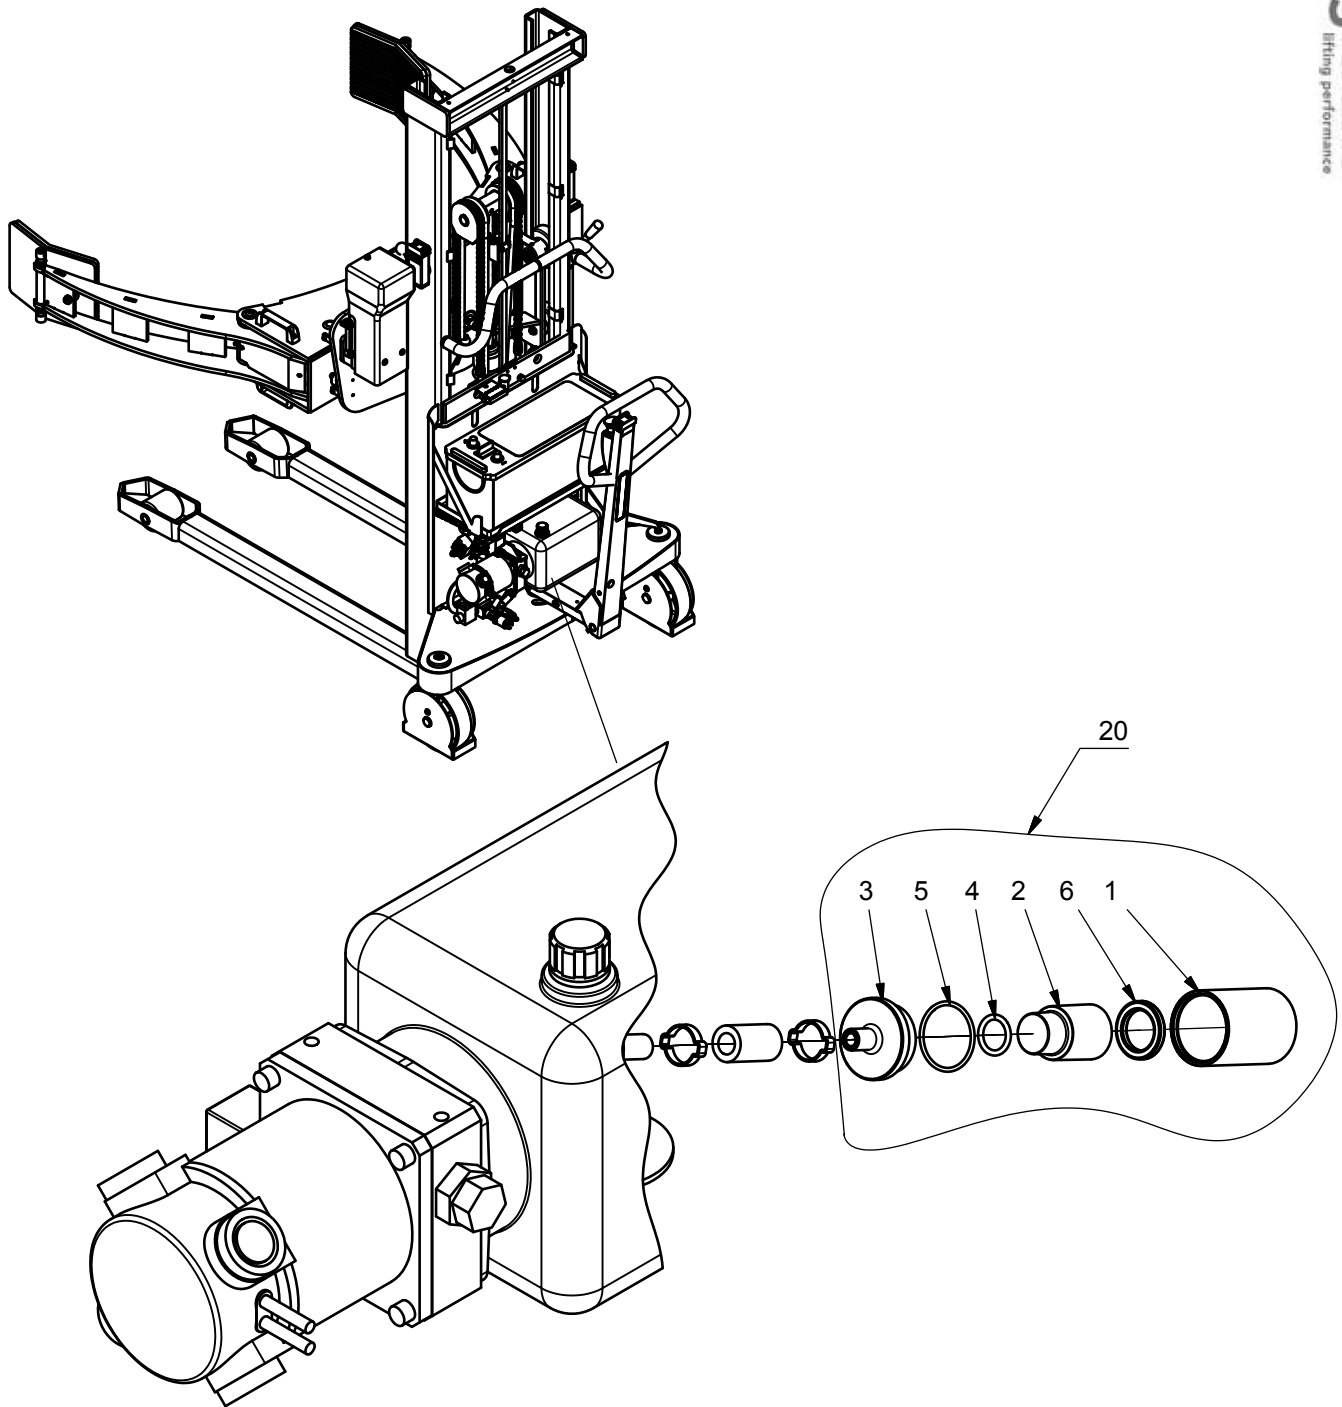

Parts on truck

Item	Part no.	Qty	Description	Note
1	445091	1	Filter housing	
2	999010	1	Filter insert	
3	445092	1	Filter end cover	
4	900140	1	O-ring	
5	900282	1	O-ring	
6	900183	1	Quad ring	
20	445090	1	Filter complete