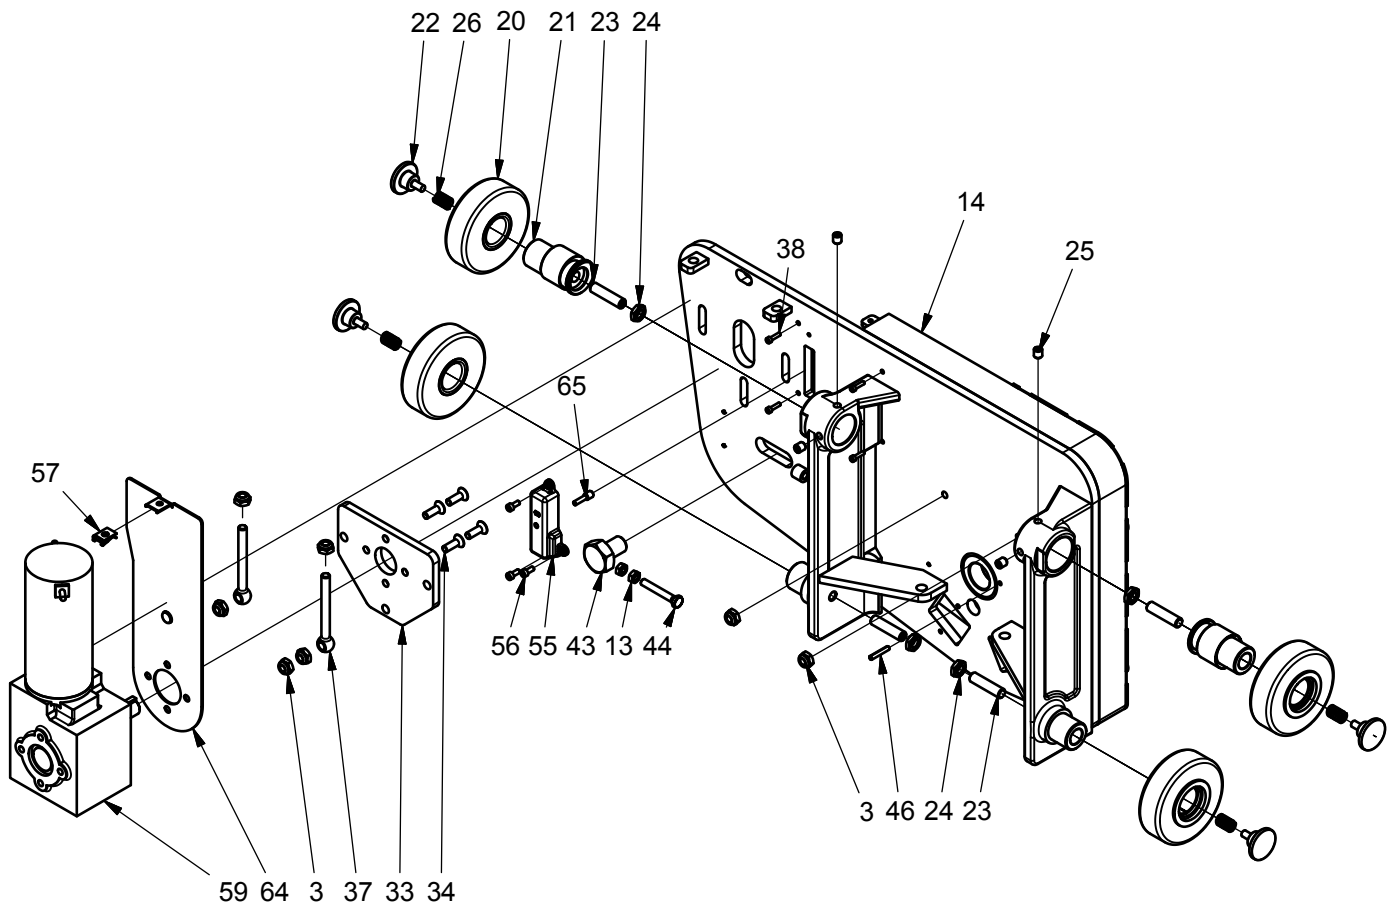

Rotator console

Electric rotation

Rotator console

Electric rotation

Item	Part no.	Qty	Description	Note
3	921100	7	Lock nut	
13	922080	2	Nut	
14	445005	1	Rotator console	Multiple colours
20	404073K	4	Mast roll	Bearing bush included
21	404076	2	Eccentric axle	
22	420153	4	Tap for fork bracket	
23	910250	4	Pointed screw	
24	920122	4	Counter nut	
25	910012	4	Pointed screw	
26	958144	4	Spring	
33	403691	1	Flange	Multiple colours
34	911825	4	Screw	
37	919110	2	Eye bolt	
38	912416	4	Screw	
43	404257	1	Chain wheel bolt	
44	919855	1	Screw	
46	937530	1	Tubular pin stainless	
55	445060	1	Cover	
56	912512	4	Screw	
57	920062	1	Plate nut	
59	985250	1	Gear motor 12 Volt	
64	445055	1	Shield plate	Multiple colours
65	445061	1	Button