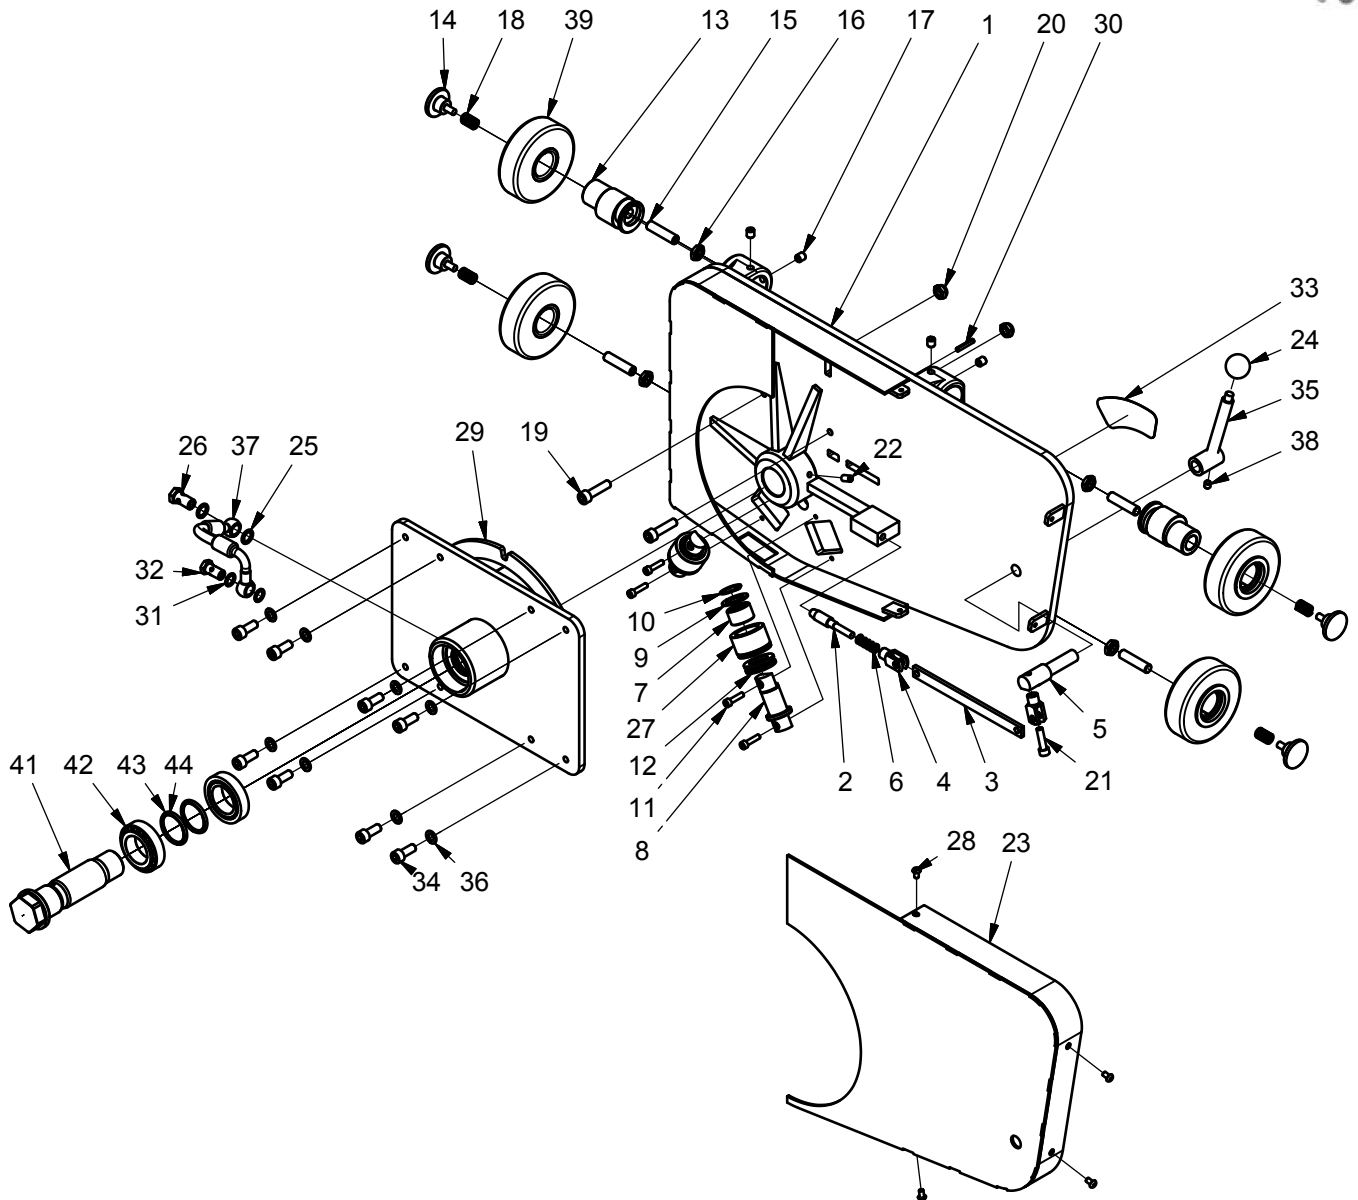

Rotator console

Manual rotation

Rotator console

Manual rotation

Item	Part no.	Qty	Description	Note
1	445008	1	Rotator console	Multiple colours
2	445017	1	Release pin	
3	445040	1	Release rod	
4	939008	2	Fork head	
5	445042	1	Release axle	
6	958033	1	Spring	
7	949252	2	Roller bearing	
8	404256	2	Support axle	
9	924250	2	Washer	
10	933250	2	Locking ring	
11	912625	4	Screw	
12	945025	2	Bearing	
13	404076	2	Eccentric axle	
14	420153	4	Tap for fork bracket	
15	910250	4	Pointed screw	
16	920122	4	Counter nut	
17	910012	4	Pointed screw	
18	958144	4	Spring	
19	912140	2	Screw	
20	921100	2	Lock nut	
21	912830	1	Screw	
22	910816	1	Pointed screw	
23	445012	1	Cover	Multiple colours
24	941310	1	Bakelite ball	
25	905145	2	Copper washer	
26	971146	1	Banjo bolt	
27	445026	2	Support roller	
28	919610	4	Screw	
29	445024K	1	Hydraulic console manual, cpl	Item 41-42-43-44 included Multiple colours
30	937530	1	Tubular pin stainless	
31	905143	2	Copper washer	
32	973015	1	Banjo bolt	
33	991264	1	Rotation label	
34	912125	8	Screw	
35	445046	1	Handle f/release axle	
36	924101	8	Washer	
37	445110	1	Hydraulic hose	
38	910808	1	Screw	
39	404073K	4	Mast roll	Bearing bush included
41	445025	1	Bearing axle	
42	945468	2	Ball bearing	
43	900425	2	O-ring sealing	Replace when replacing 909400
44	909400	2	Rotational sealing	Replace when replacing 900425