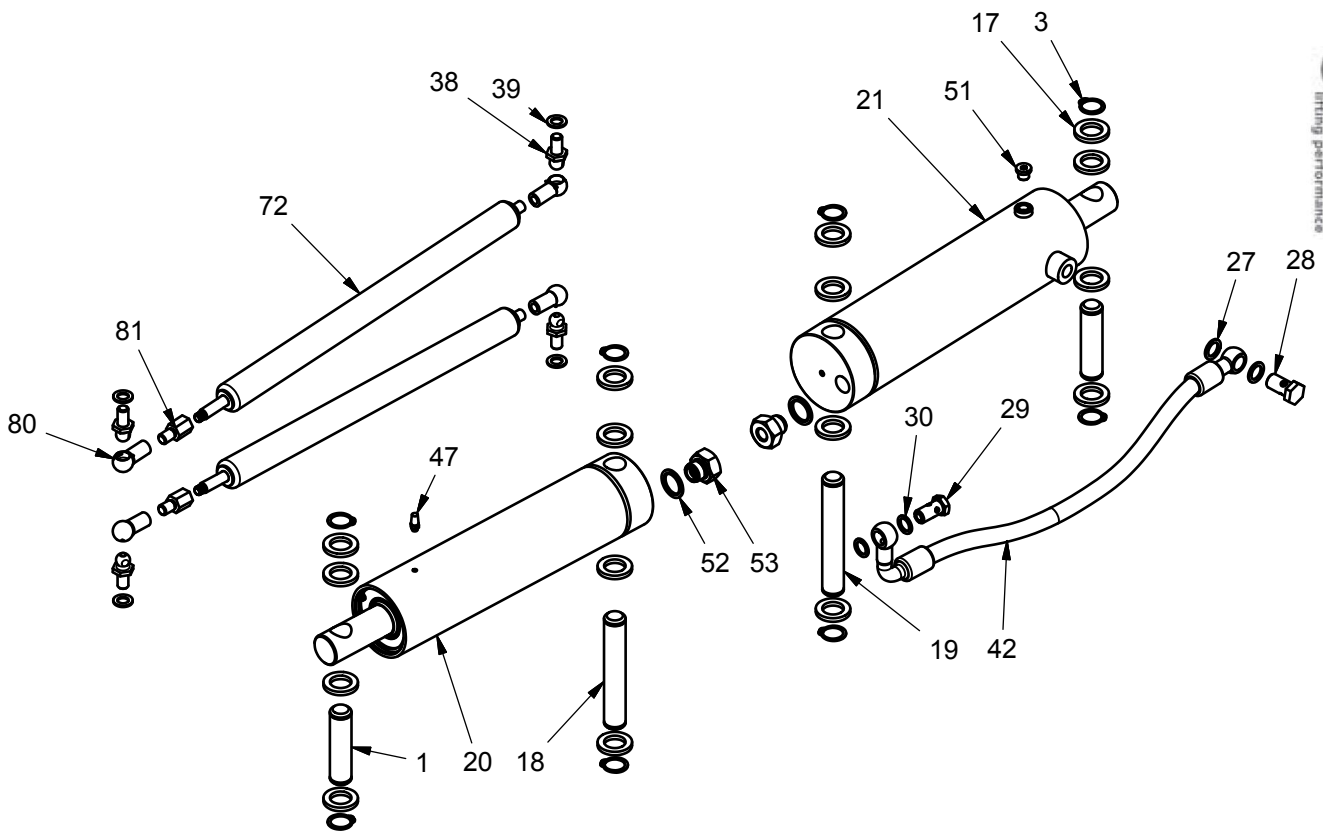

When ordering spare parts marked with "Multiple colours",  
please state one of the following colour codes:

- 1: RAL 2002 (Logitrans red)
- 2: RAL 1028 (yellow)
- 3: An other RAL colour
- 6: black

Ex. 425050-1 => 425050-1-1

# Reel clamp

Item	Part no.	Qty	Description	Note
2	404062	8	Bushing	
4	445220	4	Bronze bearing	
5	445200	2	Gripping arm	Multiple colours
6	445201	1	Gripping console	Multiple colours
7	445225	2	Axle	
8	445218	1	Front cover	Multiple colours
9	445219	2	Side cover	Multiple colours
10	445224	2	Axle f/arm	
11	929130	4	Washer	
12	919230	4	Screw	
13	990012	2	Lubricator nipple	
14	919610	6	Screw	
15	948123	4	Bushing	
16	924130	4	Washer	
22	445152	2	Return spring	
23	445153	2	Return spring	
24	999012	2	Rubber cap	
25	915225	2	Screw	
26	922120	2	Nut	
31	993036	12	Plug cap	
33	931420	2	Spring pin	
34	924112	4	Washer	
35	919120	4	Screw	
36	445244	1	Locking pin	
37	941310	1	Bakelite ball	
40	919226E	4	Bolt	
43	996120	4	Handle	
44	912620	8	Screw	
68	939002	1	R clip	
70	445202K	2	Gripping pad	
71	445243K	1	Adjustable support plate	

# Reel clamp

Item	Part no.	Qty	Description	Note
1	445221	2	Assembly axle	
3	933200	8	Locking ring	
17	929203	16	Axle washer	
18	445223	1	Assembly axle	
19	445222	1	Assembly axle	
20	445227	1	Slave cylinder	Item 47-52-53 included Serialno. <4167299 use part no. 445227RU
21	445226	1	Primary cylinder	Item 51-52-53 included Serialno. <4167299 use part no. 445226RU
27	905145	2	Copper washer	
28	971146	1	Banjo bolt	
29	973015	1	Banjo bolt	
30	905143	2	Copper washer	
38	445245	4	Ball stud bolt	
39	924101	4	Washer	
42	445112	1	Hydraulic hose	
47	966115	1	Filter	
51	919111	1	Filler plug	
52	905207	2	Sealing	
53	402350-3	2	Hose burst valve	Serial no. <4167299 use part no. 402786
72	995140R	2	Gas extension spring	Item 80-81 included
80	994141	4	Ball joint	Bolt not included
81	445247	2	Spring connector	