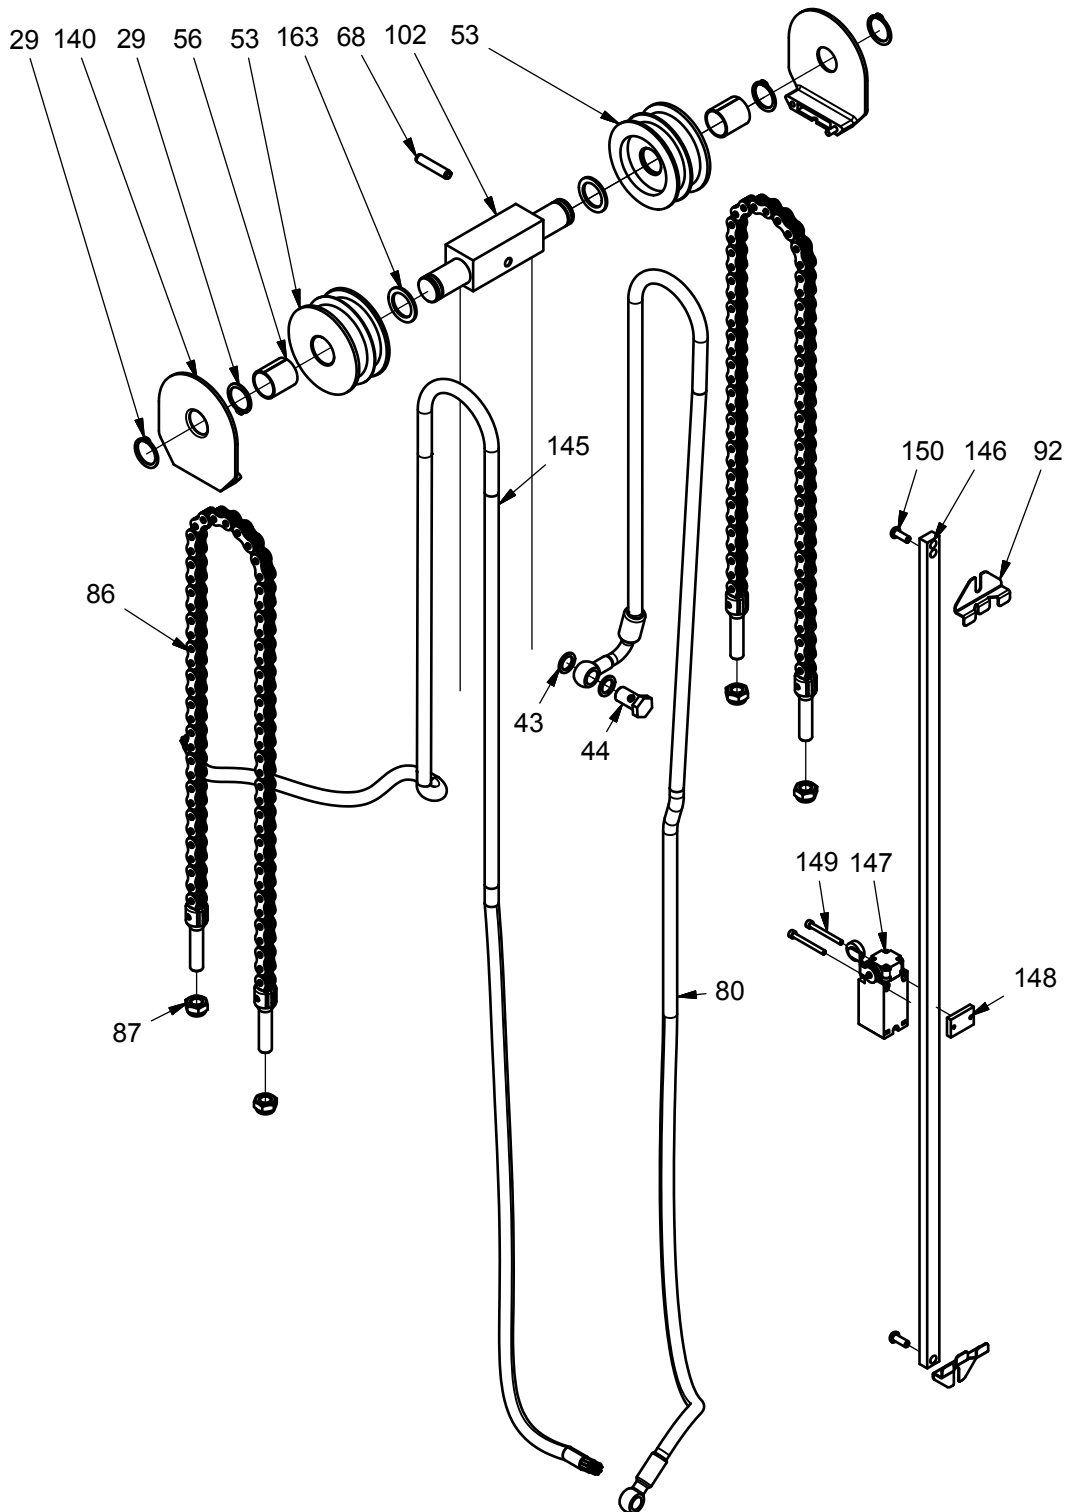

Parts on truck

ELFRRE/ELFSRRE

Dele på vogn

Item	Part no.	Qty	Description	Note
29	933250	6	Locking ring	
43	905145	4	Copper washer	
44	971146	2	Banjo bolt	
53	403031	2	Cable roller	ELFRRM only 1 pcs.
56	404063	2	Bushing f/chain roller	
58	924060	6	Washer	
59	921060	2	Lock nut	
68	931840	1	Straight pin	
80	445114-1	1	Hydraulic connector	
86	402704	2	Lifting chain	
87	921120	4	Lock nut	
92	404458	2	Top clips f/safety screen	
102	404146	1	Cross piece	
140	402263	3	Cover	ELFRRE/ELFSRRE only 2 pcs.
145	981211	1	Cable	
146	420192-4	1	Fitting	
147	982228	1	Switch	
148	420159	1	Switch mount	
149	912440	2	Screw	
150	919617	2	Screw	
163	926250	2	Washer	
205	404065	1	Chain roller