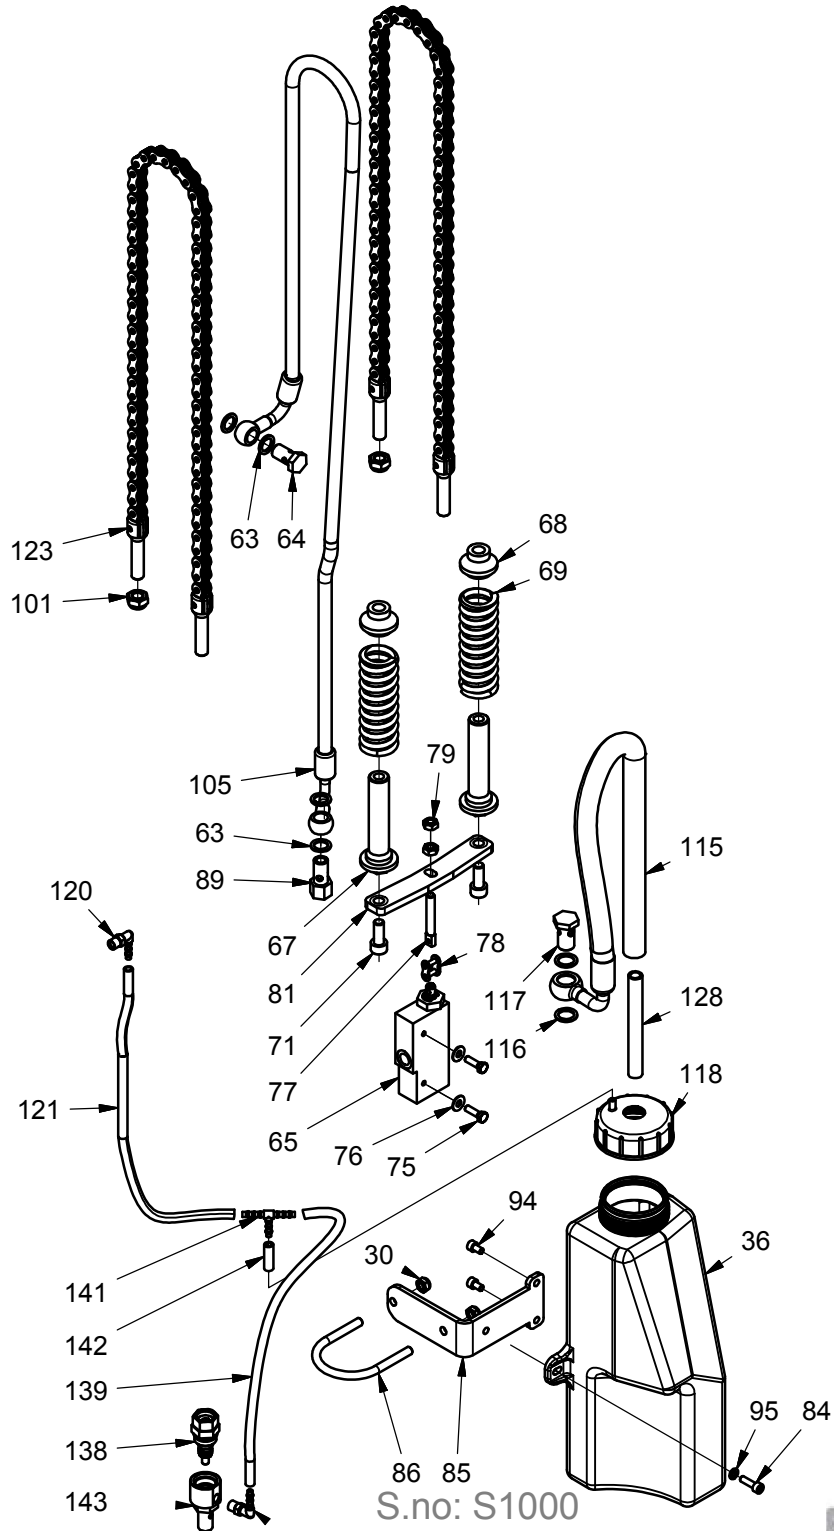

Parts on truck

132 74 134 135 137 136 73 74

Parts on truck

Item	Part no.	Qty	Description	Note
30	921080	5	Lock nut	
36	978943	1	Oil reservoir 3 liters	
39	991264	1	Rotation label	
40	991268	1	Clamp release label	
41	920080	2	Top nut	
42	445017	1	Release pin	
43	445040	1	Release rod	
44	939008	2	Fork head	
63	905145	13	Copper washer	
64	971146	4	Banjo bolt	
65	445101	1	Safety cut-off valve	
67	445050	2	Axle f/spring	
68	445051	2	Base f/spring	
69	958110	2	Spring	
71	912125	10	Screw	
73	403031	1	Cable roller	
74	404063	2	Bushing f/chain roller	
75	915620	2	Set screw	
76	924060	2	Washer	
77	400605	1	Chain adjuster	
78	951021	1	Chain connector	
79	922080	2	Nut	
81	445149E	1	Bridge spring/valve	
84	912620	9	Screw	
85	445158	1	Mount plate	
86	405355	1	Clamp	
94	912610	2	Screw	
95	924061	1	Washer Ø6 Din 433	
101	921120	4	Lock nut	
105	445114	1	Console safetyvalve connector	
115	970932	1	Hydraulic hose	
116	905160	2	Copper disc	
117	971148	1	Banjo bolt	
118	420607	1	Plastic cover f/tank LF	
120	975114	2	Angular nipple	
123	402704	2	Lifting chain cpl.	
128	445052	1	Suction pipe	
130	931840	1	Straight pin	
132	933250	4	Circlip	
134	404064	1	Chain roller	
135	926250	2	Washer	
136	450306	1	Cross piece f/piston rod	
137	402263	3	Cover for chain roller	
141	978511	1	Tee hose connector	
143	445108	1	Pressure relief valve housing	
138	984837	1	Pressure relief valve