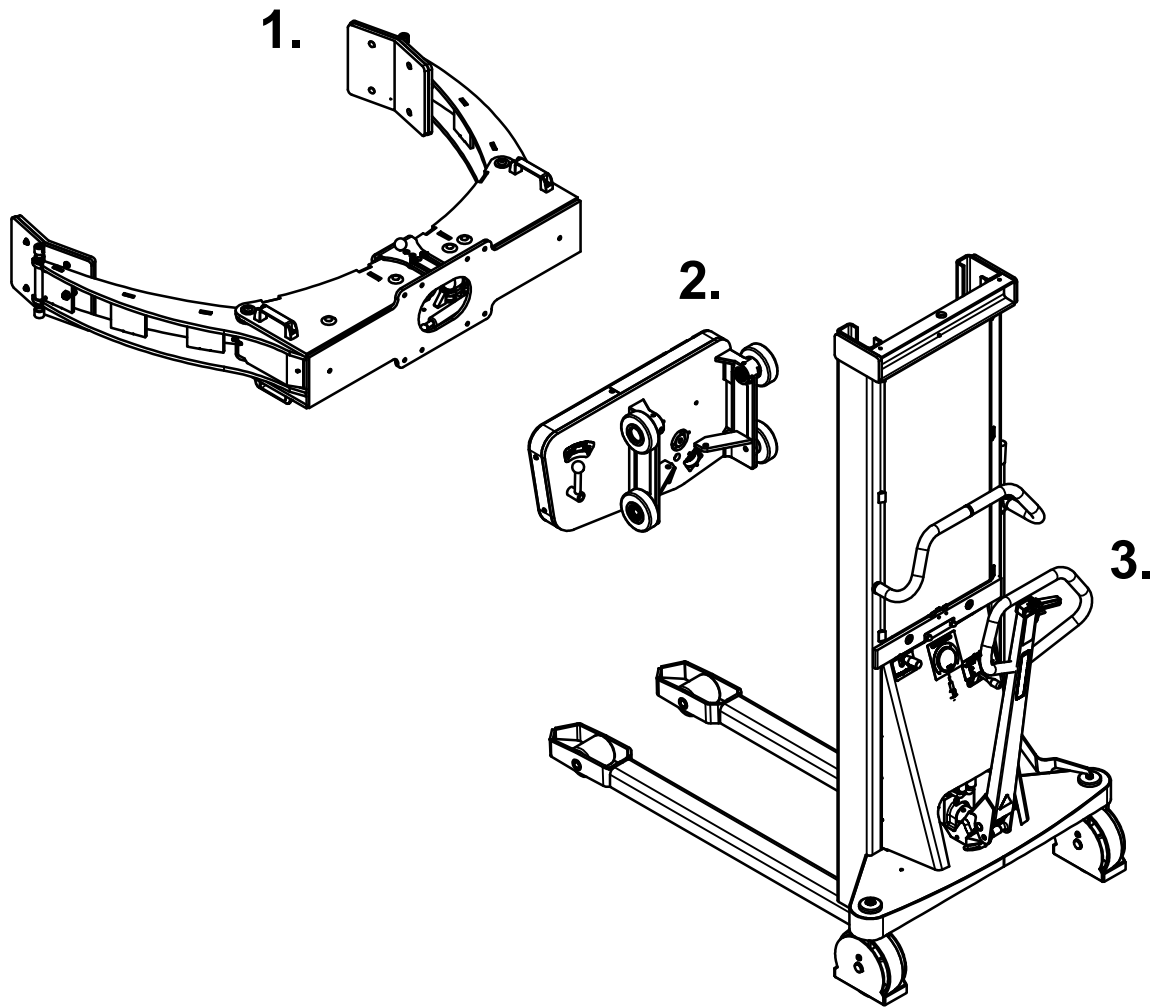

LFRRM / LFSRRM

SPARE PARTS

-Addition to LF/LFS spare parts list

Index

1.Reel clamp.....	3
2.Rotator console.....	6
3.Parts on truck.....	8

The correct spare parts are obtainable from your dealer.
When ordering, please state:

Ex. 425050-1 => 425050-1-1

Reel clamp

Reel clamp

Item	Part no.	Qty	Description	Note
2	404062	8	Bushing	
4	445220	4	Bronze bearing	
5	445200	2	Gripping arm	Multiple colours
6	445201	1	Gripping console	Multiple colours
7	445225	2	Axle	
8	445218	1	Front cover	Multiple colours
9	445219	2	Side cover	Multiple colours
10	445224	2	Axle f/arm	
11	929130	4	Washer	
12	919230	4	Screw	
13	919610	6	Screw	
14	948123	4	Bushing	
15	924130	4	Washer	
19	990012	2	Lubricator nipple	
22	445153	2	Return spring	
23	999012	2	Rubber cap	
24	915225	2	Screw	
25	922120	2	Nut	
29	445152	2	Return spring	
31	993036	12	Plug cap	
33	931420	2	Spring pin	
34	924112	4	Washer	
35	919120	4	Screw	
36	445244	1	Locking pin	
37	941310	1	Bakelite ball	
40	919226E	4	Bolt	
41	910615	1	Spring pointed screw	
43	996120	4	Handle	
44	912620	8	Screw	
45	445202C	2	Gripping pad	Multiple colours
46	445243C	1	Adjustable support plate	Multiple colours

Reel clamp

Item	Part no.	Qty	Description	Note
1	445221	2	Assembly axle piston rod	
3	933200	8	Locking ring	
16	929203	16	Axle washer	
17	445223	1	Cylinder assembly axle 2	
18	445222	1	Cylinder assembly axle 1	
20	445227RU	1	Slave cylinder	
21	445226RU	1	Primary cylinder	
26	905145	2	Copper washer	
27	971146	1	Banjo bolt	
28	973015	1	Banjo bolt	
30	905143	2	Copper washer	
32	995140	2	Gas extension spring 1400N	
38	445245	4	Ball stud bolt	
39	924101	4	Washer	
42	445112	1	Cylinder connector (syncro)	
47	966115	1	Silencer/filter	
48	905030	1	Sealing disc	
49	915308	1	Screw	
50	905080	1	Sealing disc	
51	919811	1	Screw	
52	905207	1	Sealing disc	
53	402786	1	Insert	