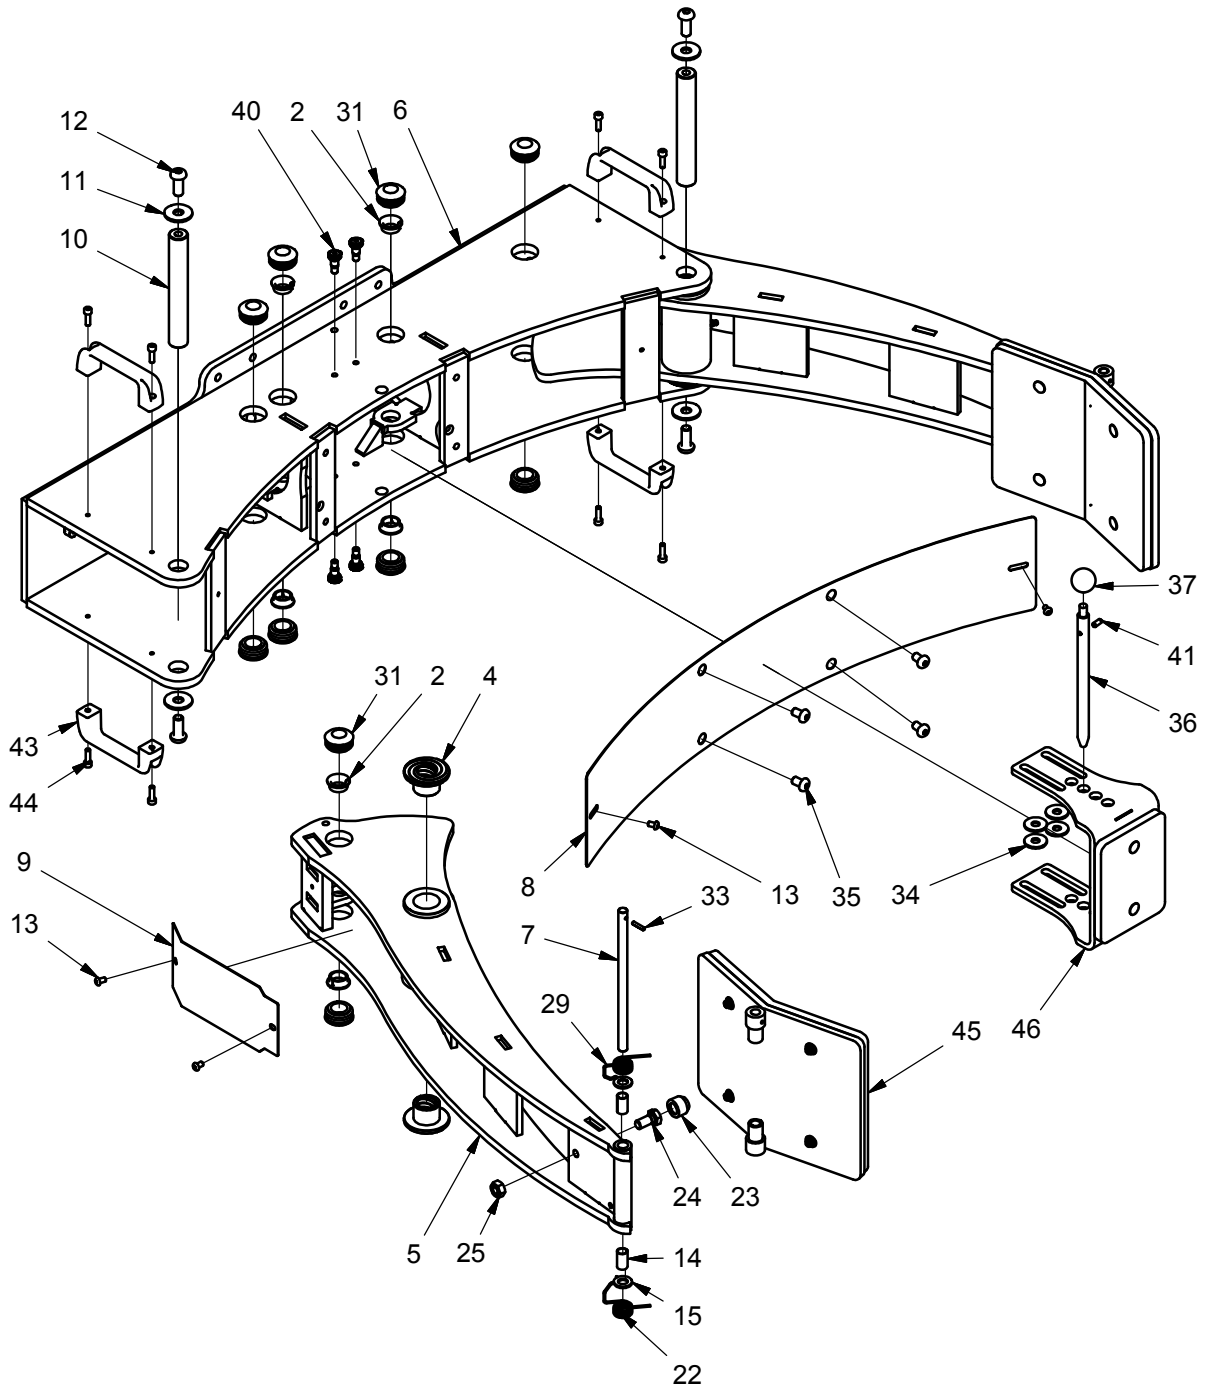

Ex. 425050-1 => 425050-1-1

Reel clamp

Reel clamp

Item	Part no.	Qty	Description	Note
2	404062	8	Bushing	
4	445220	4	Bronze bearing	
5	445200	2	Gripping arm	Multiple colours
6	445201	1	Gripping console	Multiple colours
7	445225	2	Axle	
8	445218	1	Front cover	Multiple colours
9	445219	2	Side cover	Multiple colours
10	445224	2	Axle f/arm	
11	929130	4	Washer	
12	919230	4	Screw	
13	919610	6	Screw	
14	948123	4	Bushing	
15	924130	4	Washer	
19	990012	2	Lubricator nipple	
22	445153	2	Return spring	
23	999012	2	Rubber cap	
24	915225	2	Screw	
25	922120	2	Nut	
29	445152	2	Return spring	
31	993036	12	Plug cap	
33	931420	2	Spring pin	
34	924112	4	Washer	
35	919120	4	Screw	
36	445244	1	Locking pin	
37	941310	1	Bakelite ball	
40	919226E	4	Bolt	
41	910615	1	Spring pointed screw	
43	996120	4	Handle	
44	912620	8	Screw	
45	445202C	2	Gripping pad	Multiple colours
46	445243C	1	Adjustable support plate	Multiple colours

Reel clamp

Item	Part no.	Qty	Description	Note
1	445221	2	Assembly axle piston rod	
3	933200	8	Locking ring	
16	929203	16	Axle washer	
17	445223	1	Cylinder assembly axle 2	
18	445222	1	Cylinder assembly axle 1	
20	445227RU	1	Slave cylinder	
21	445226RU	1	Primary cylinder	
26	905145	2	Copper washer	
27	971146	1	Banjo bolt	
28	973015	1	Banjo bolt	
30	905143	2	Copper washer	
32	995140	2	Gas extension spring 1400N	
38	445245	4	Ball stud bolt	
39	924101	4	Washer	
42	445112	1	Cylinder connector (syncro)	
47	966115	1	Silencer/filter	
48	905030	1	Sealing disc	
49	915308	1	Screw	
50	905080	1	Sealing disc	
51	919811	1	Screw	
52	905207	1	Sealing disc	
53	402786	1	Insert	