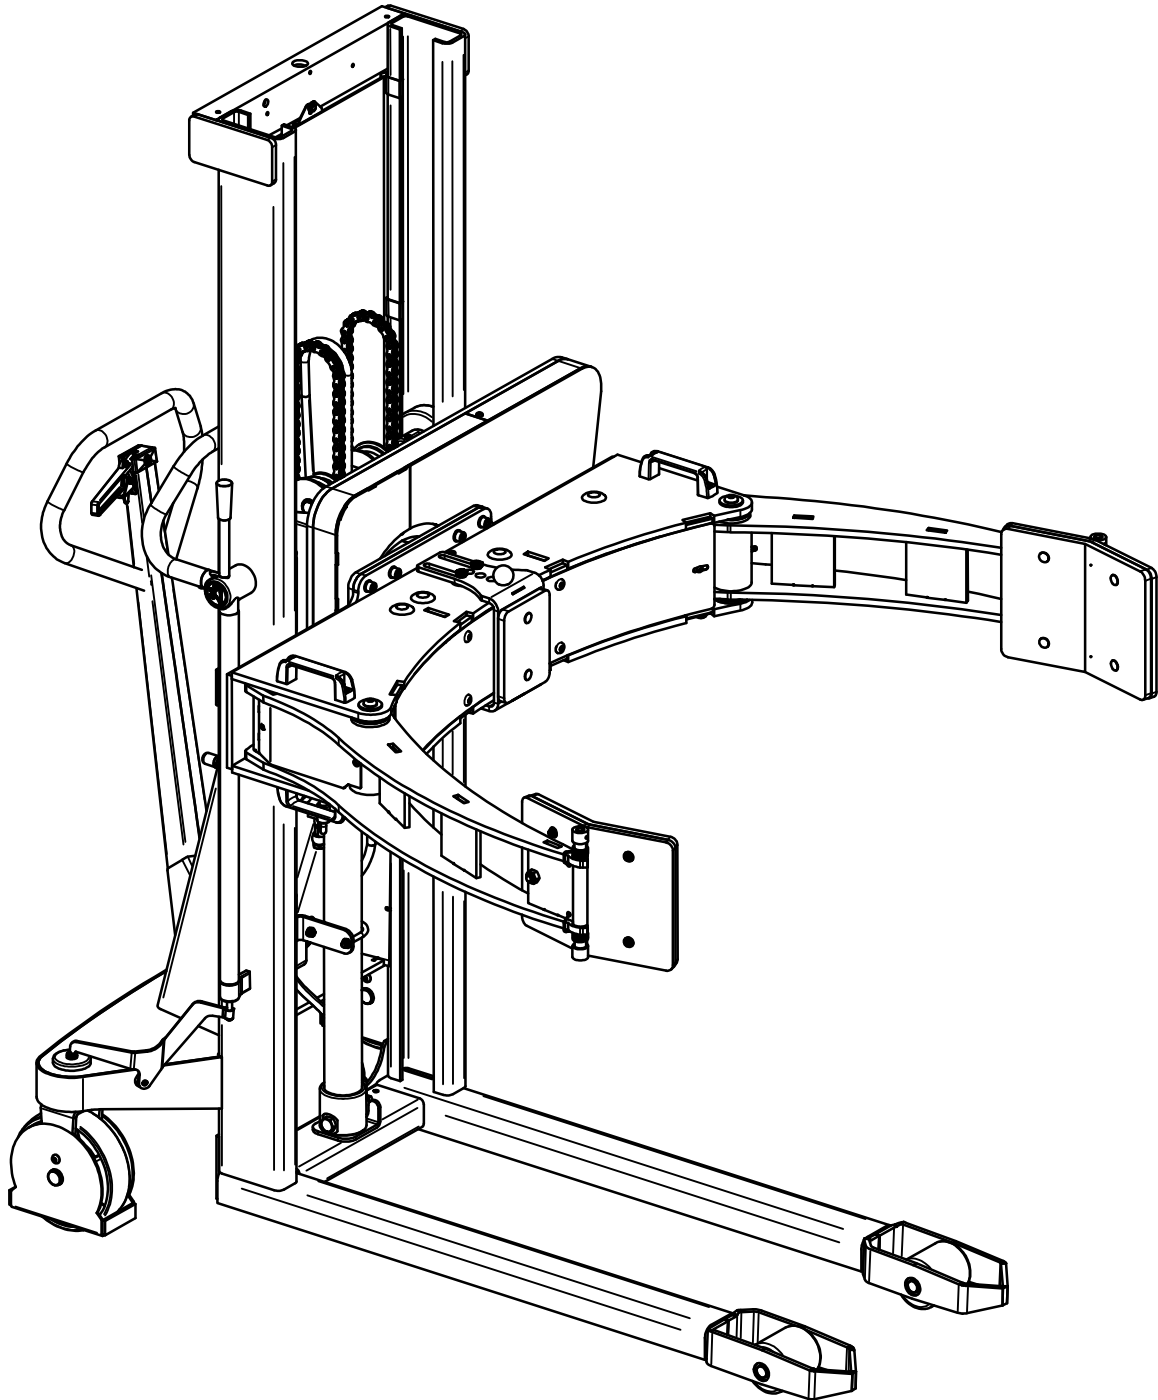

LFRRM / LFSRRM

SPARE PARTS

-Addition to LF/LFS spare parts list

Index

1.Reel clamp.....	3
2.Rotator console.....	6
3.Parts on truck.....	8

The correct spare parts are obtainable from your dealer.
When ordering, please state:

Ex. 425050-1 => 425050-1-1

Reel clamp

Reel clamp

Item	Part no.	Qty	Description	Note
2	404062	8	Bushing	
4	445220	4	Bronze bearing	
5	445200	2	Gripping arm	Multiple colours
6	445201	1	Gripping console	Multiple colours
7	445225	2	Axle	
8	445218	1	Front cover	Multiple colours
9	445219	2	Side cover	Multiple colours
10	445224	2	Axle f/arm	
11	929130	4	Washer	
12	919230	4	Screw	
13	919610	6	Screw	
14	948123	4	Bushing	
15	924130	4	Washer	
19	990012	2	Lubricator nipple	
22	445153	2	Return spring	
23	999012	2	Rubber cap	
24	915225	2	Screw	
25	922120	2	Nut	
29	445152	2	Return spring	
31	993036	12	Plug cap	
33	931420	2	Spring pin	
34	924112	4	Washer	
35	919120	4	Screw	
36	445244	1	Locking pin	
37	941310	1	Bakelite ball	
40	919226E	4	Bolt	
41	910615	1	Spring pointed screw	
43	996120	4	Handle	
44	912620	8	Screw	
45	445202C	2	Gripping pad	Multiple colours
46	445243C	1	Adjustable support plate	Multiple colours

Reel clamp

Item	Part no.	Qty	Description	Note
1	445221	2	Assembly axle piston rod	
3	933200	8	Locking ring	
16	929203	16	Axle washer	
17	445223	1	Cylinder assembly axle 2	
18	445222	1	Cylinder assembly axle 1	
20	445227RU	1	Slave cylinder	
21	445226RU	1	Primary cylinder	
26	905145	2	Copper washer	
27	971146	1	Banjo bolt	
28	973015	1	Banjo bolt	
30	905143	2	Copper washer	
32	995140	2	Gas extension spring 1400N	
38	445245	4	Ball stud bolt	
39	924101	4	Washer	
42	445112	1	Cylinder connector (syncro)	
47	966115	1	Silencer/filter	
48	905030	1	Sealing disc	
49	915308	1	Screw	
50	905080	1	Sealing disc	
51	919811	1	Screw	
52	905207	1	Sealing disc	
53	402786	1	Insert	