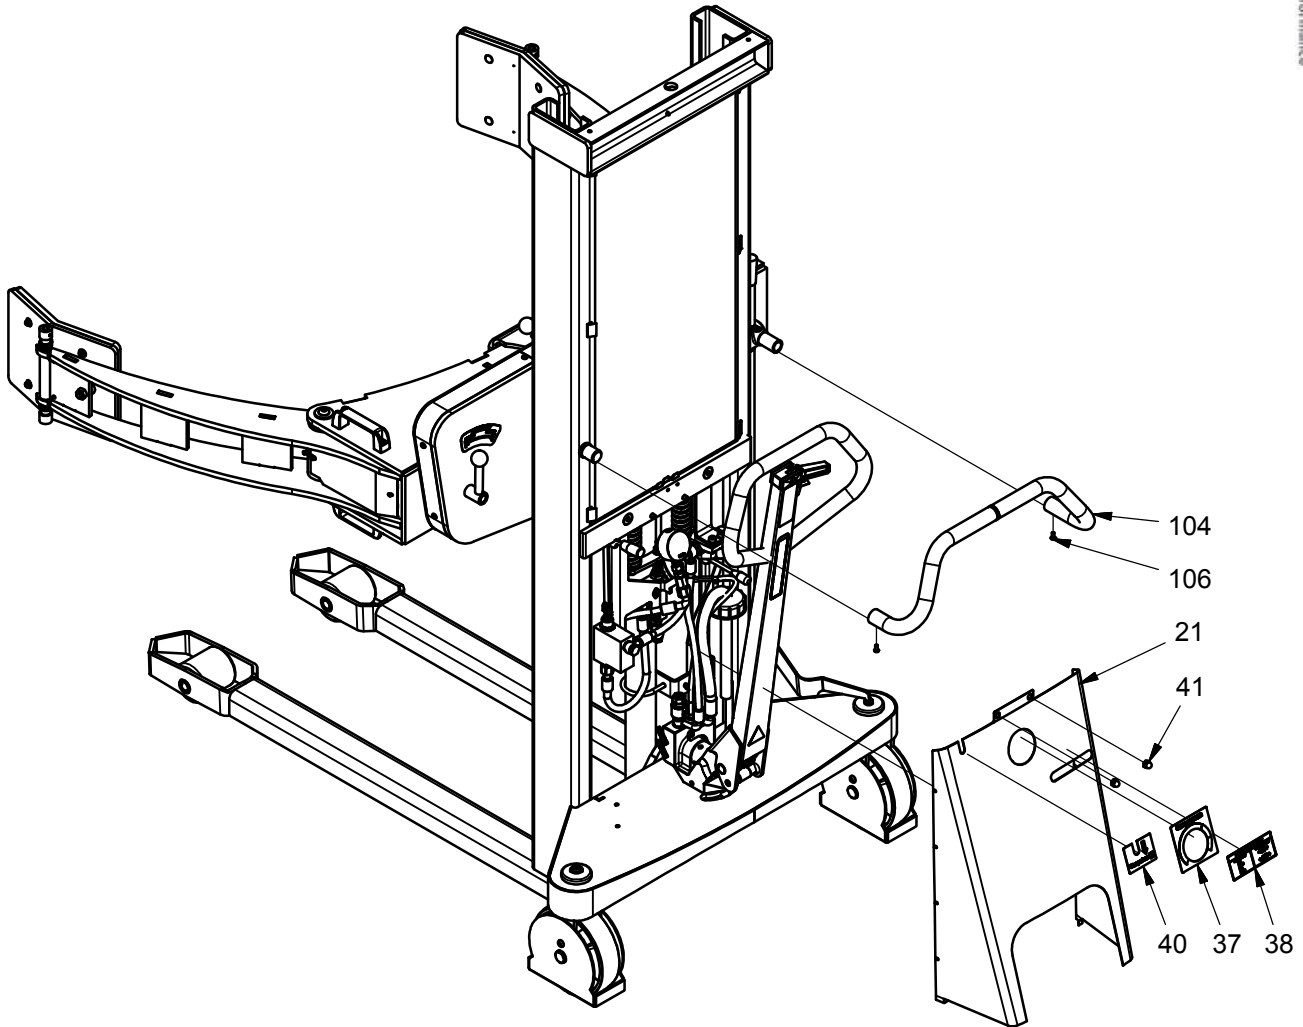

Parts on truck

Item	Part no.	Qty	Description	Note
21	445136	1	Rear guard	Multiple colours
37	991265	1	Pressure indication label	
38	991266	1	Function selector label	
40	991268	1	Clamp release label	
41	920080	2	Top nut	
104	420111K	1	Handle tube	Multiple colours
106	919512	2	Screw