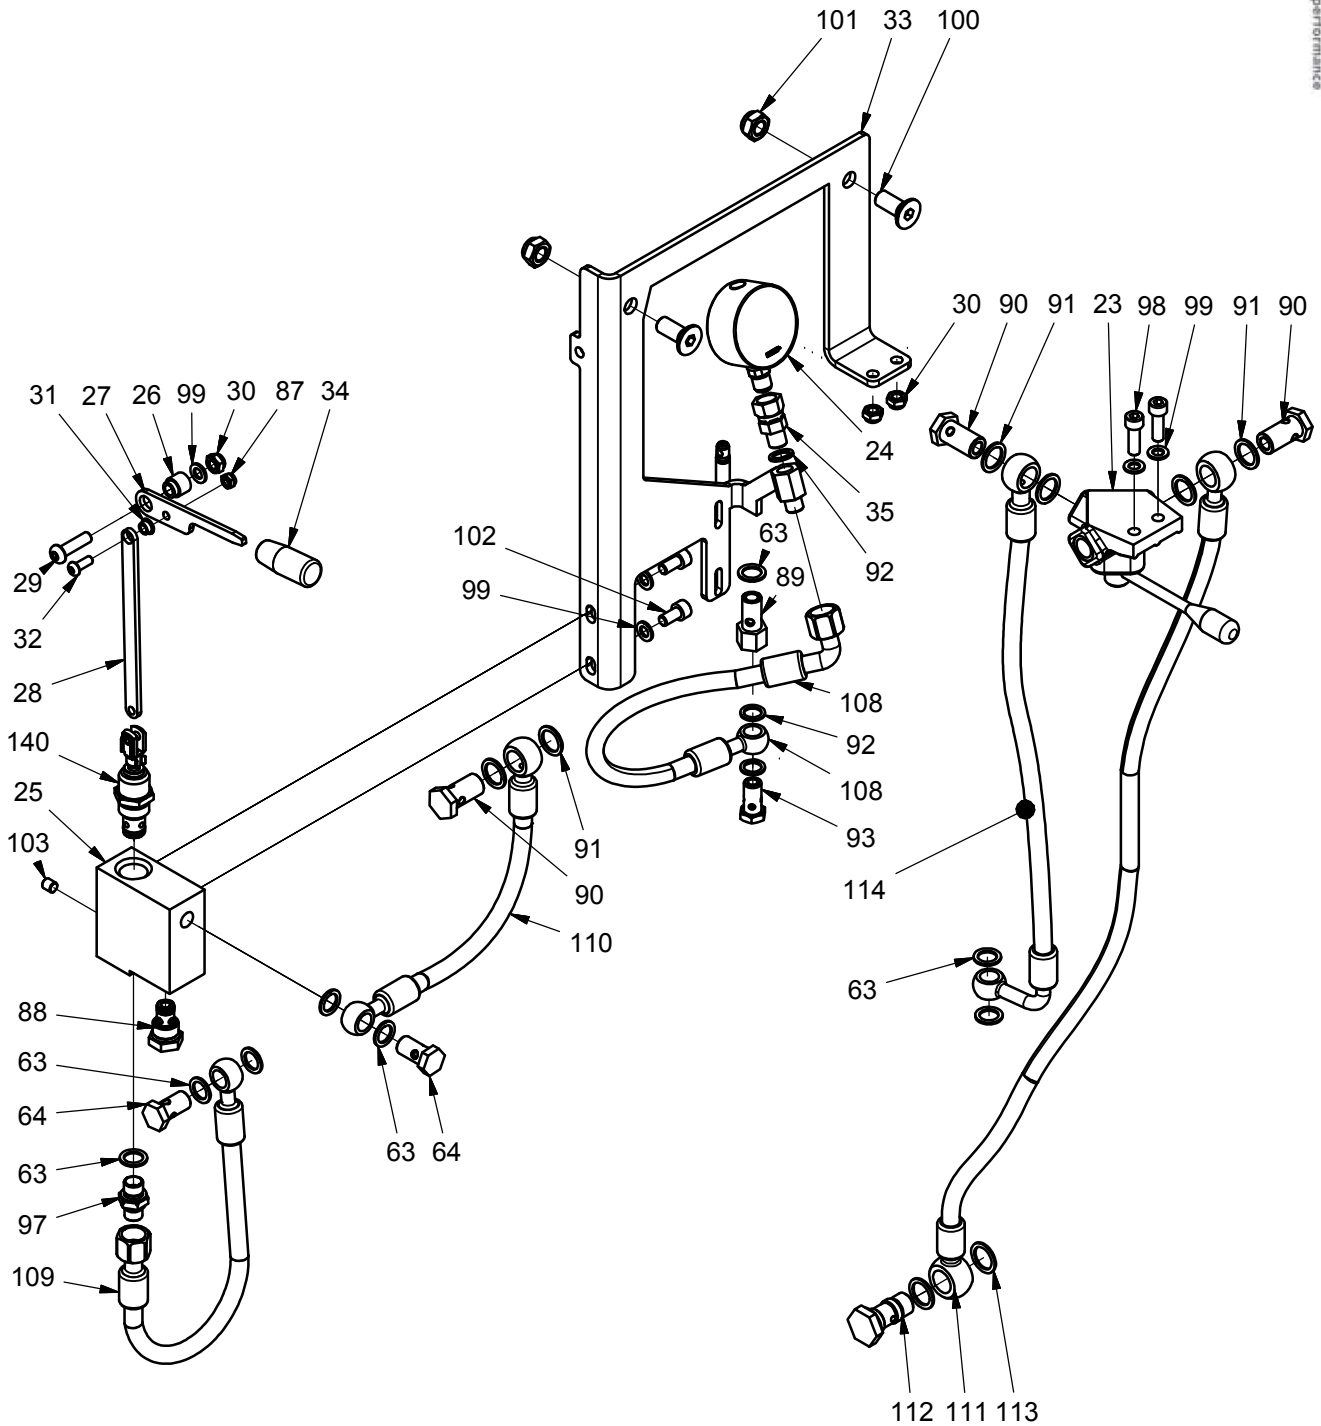

Parts on truck

Parts on truck

Item	Part no.	Qty	Description	Note
23	999034	1	3-way valve 3/2 manual	
24	999020	1	Manometer	
25	445099	1	Release valve block	
26	445096	1	Distance bushing	
27	445097	1	Lever release valve	
28	445098	1	Rod release valve	
29	919831	1	Screw	
30	921080	5	Lock nut	
31	445095	1	Bushing	
32	919616	1	Screw	
33	445156	1	Assembly plate 1750 welded	
34	998008	1	Plastic handle	
35	973149	1	Manometer connector 1/4"	
63	905145	13	Copper washer	
64	971146	4	Banjo bolt	
87	921060	1	Lock nut	
88	984836	1	One-way valve f/pump	
89	430059	1	Banjobolt TS	
90	971136	3	Banjo bolt	
91	905172	6	Copper washer	
92	905143	5	Copper washer	
93	973015	2	Banjo bolt	
97	973117	1	Nipple	
98	912825	2	Screw	
99	924080	5	Washer	
100	911231	2	Screw	
101	921120	4	Lock nut	
102	912816	2	Screw	
103	990041	1	Closing plug	
108	445122	1	Safety valve/gauge connector	
109	445121	1	Release valv/safety valv connec	
110	445120	1	3-way valv/release valv connec	
111	445119	1	3-way valve/lift cyl connector	
112	984843	1	Flow valve	
113	905180	2	Copper washer	
114	445118	1	Pump/3-way valve connector	
140	999031R	1	Release valve