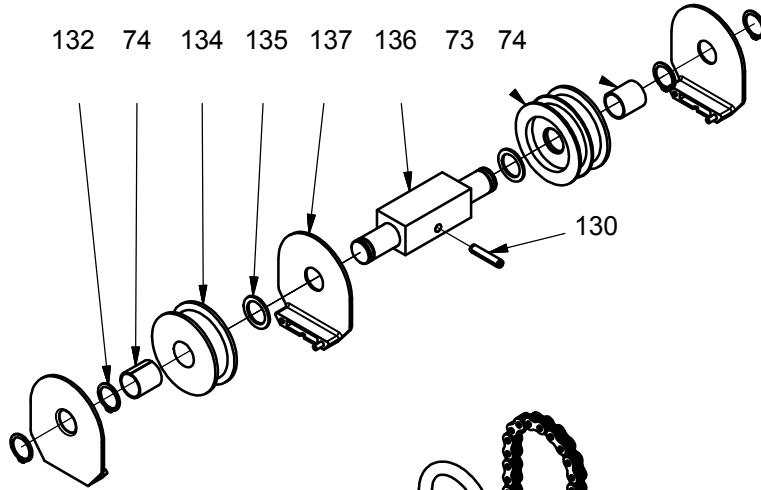

Parts on truck

132 74 134 135 137 136 73 74

Parts on truck

Item	Part no.	Qty	Description	Note
30	921080	5	Lock nut	
36	978943	1	Oil reservoir 3 liters	
39	991264	1	Rotation label	
40	991268	1	Clamp release label	
41	920080	2	Top nut	
42	445017	1	Release pin	
43	445040	1	Release rod	
44	939008	2	Fork head	
63	905145	13	Copper washer	
64	971146	4	Banjo bolt	
65	445101	1	Safety cut-off valve	
67	445050	2	Axle f/spring	
68	445051	2	Base f/spring	
69	958110	2	Spring	
71	912125	10	Screw	
73	403031	1	Cable roller	
74	404063	2	Bushing f/chain roller	
75	915620	2	Set screw	
76	924060	2	Washer	
77	400605	1	Chain adjuster	
78	951021	1	Chain connector	
79	922080	2	Nut	
81	445149E	1	Bridge spring/valve	
84	912620	9	Screw	
85	445158	1	Mount plate	
86	405355	1	Clamp	
94	912610	2	Screw	
95	924061	1	Washer Ø6 Din 433	
101	921120	4	Lock nut	
105	445114	1	Console safetyvalve connector	
115	970932	1	Hydraulic hose	
116	905160	2	Copper disc	
117	971148	1	Banjo bolt	
118	420607	1	Plastic cover f/tank LF	
120	975114	2	Angular nipple	
123	402704	2	Lifting chain cpl.	
128	445052	1	Suction pipe	
130	931840	1	Straight pin	
132	933250	4	Circlip	
134	404064	1	Chain roller	
135	926250	2	Washer	
136	450306	1	Cross piece f/piston rod	
137	402263	3	Cover for chain roller	
141	978511	1	Tee hose connector	
143	445108	1	Pressure relief valve housing	
138	984837	1	Pressure relief valve