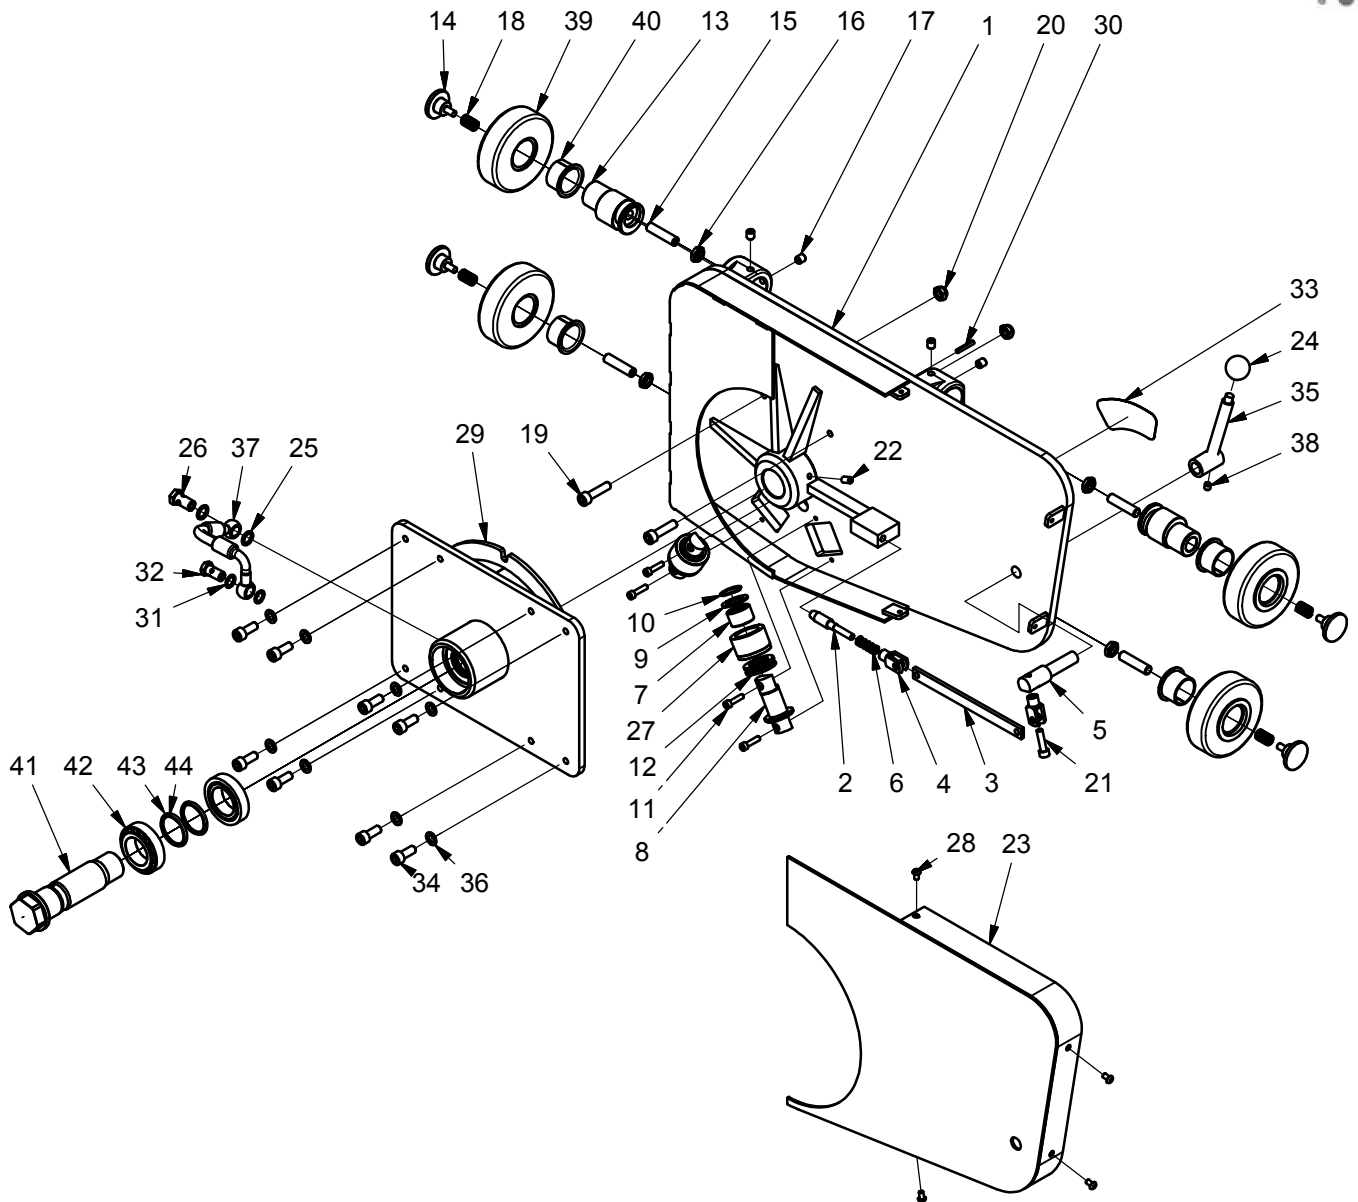

Rotator console

Rotator console

Item	Part no.	Qty	Description	Note
1	445008	1	Rotator console	Multiple colours
2	445017	1	Release pin	
3	445040	1	Release rod	
4	939008	2	Fork head	
5	445042	1	Release axle	
6	958033	1	Spring	
7	949252	2	Roller bearing	
8	404256	2	Support axle	
9	924250	2	Washer	
10	933250	2	Circlip	
11	912625	4	Screw	
12	945025	2	Bearing	
13	404076	2	Eccentric axle	
14	420153	4	Tap for fork bracket	
15	910250	4	Pointed screw	
16	920122	4	Counter nut	
17	910012	4	Pointed screw	
18	958144	4	Spring	
19	912140	2	Screw	
20	921100	2	Lock nut	
21	912830	1	Screw	
22	910816	1	Pointed screw	
23	445012	1	Cover	Multiple colours
24	941310	1	Bakelite ball	
25	905145	2	Copper washer	
26	971146	1	Banjo bolt	
27	445026	2	Support roller Ø45	
28	919610	4	Screw	
29	445024	1	Hydraulic console manual	Multiple colours
30	937530	1	Tubular pin stainless	
31	905143	2	Copper washer	
32	973015	1	Banjo bolt	
33	991264	1	Rotation label	
34	912125	8	Screw	
35	445046	1	Handle f/release axle	
36	924101	8	Washer	
37	445110	1	Hydraulic connector	
38	910808	1	Screw	
39	404073	4	Lift mast roller	Use 404073K for roller with bearing
40	948314	4	Bearing bush	
41	445025	1	Bearing axle	
42	945468	2	Ball bearing	
43	900425	2	O-ring sealing	Replace when replacing 909400
44	909400	2	Rotational sealing	Replace when replacing 900425