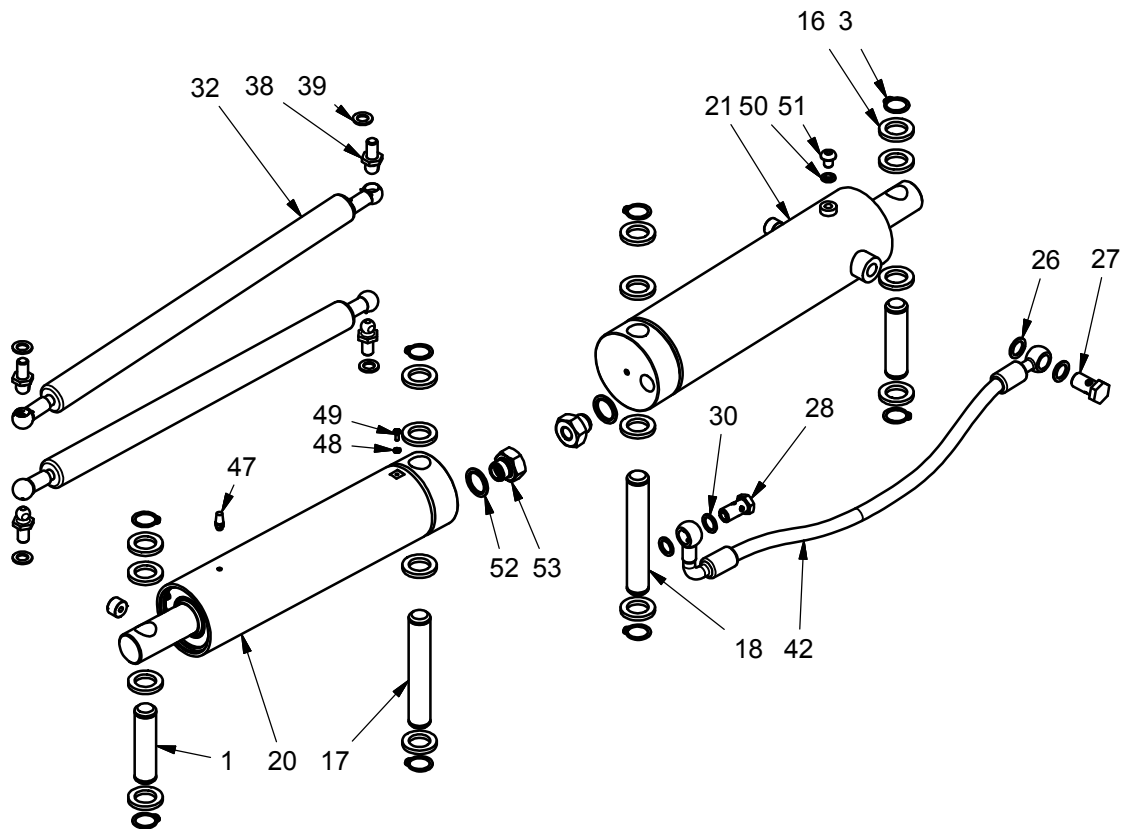

Ex. 425050-1 => 425050-1-1

Reel clamp

Reel clamp

Item	Part no.	Qty	Description	Note
2	404062	8	Bushing	
4	445220	4	Bronze bearing	
5	445200	2	Gripping arm	Multiple colours
6	445201	1	Gripping console	Multiple colours
7	445225	2	Axle	
8	445218	1	Front cover	Multiple colours
9	445219	2	Side cover	Multiple colours
10	445224	2	Axle f/arm	
11	929130	4	Washer	
12	919230	4	Screw	
13	919610	6	Screw	
14	948123	4	Bushing	
15	924130	4	Washer	
19	990012	2	Lubricator nipple	
22	445153	2	Return spring	
23	999012	2	Rubber cap	
24	915225	2	Screw	
25	922120	2	Nut	
29	445152	2	Return spring	
31	993036	12	Plug cap	
33	931420	2	Spring pin	
34	924112	4	Washer	
35	919120	4	Screw	
36	445244	1	Locking pin	
37	941310	1	Bakelite ball	
40	919226E	4	Bolt	
41	910615	1	Spring pointed screw	
43	996120	4	Handle	
44	912620	8	Screw	
45	445202C	2	Gripping pad	Multiple colours
46	445243C	1	Adjustable support plate	Multiple colours

Reel clamp

Item	Part no.	Qty	Description	Note
1	445221	2	Assembly axle piston rod	
3	933200	8	Locking ring	
16	929203	16	Axle washer	
17	445223	1	Cylinder assembly axle 2	
18	445222	1	Cylinder assembly axle 1	
20	445227RU	1	Slave cylinder	
21	445226RU	1	Primary cylinder	
26	905145	2	Copper washer	
27	971146	1	Banjo bolt	
28	973015	1	Banjo bolt	
30	905143	2	Copper washer	
32	995140	2	Gas extension spring 1400N	
38	445245	4	Ball stud bolt	
39	924101	4	Washer	
42	445112	1	Cylinder connector (syncro)	
47	966115	1	Silencer/filter	
48	905030	1	Sealing disc	
49	915308	1	Screw	
50	905080	1	Sealing disc	
51	919811	1	Screw	
52	905207	1	Sealing disc	
53	402786	1	Insert	