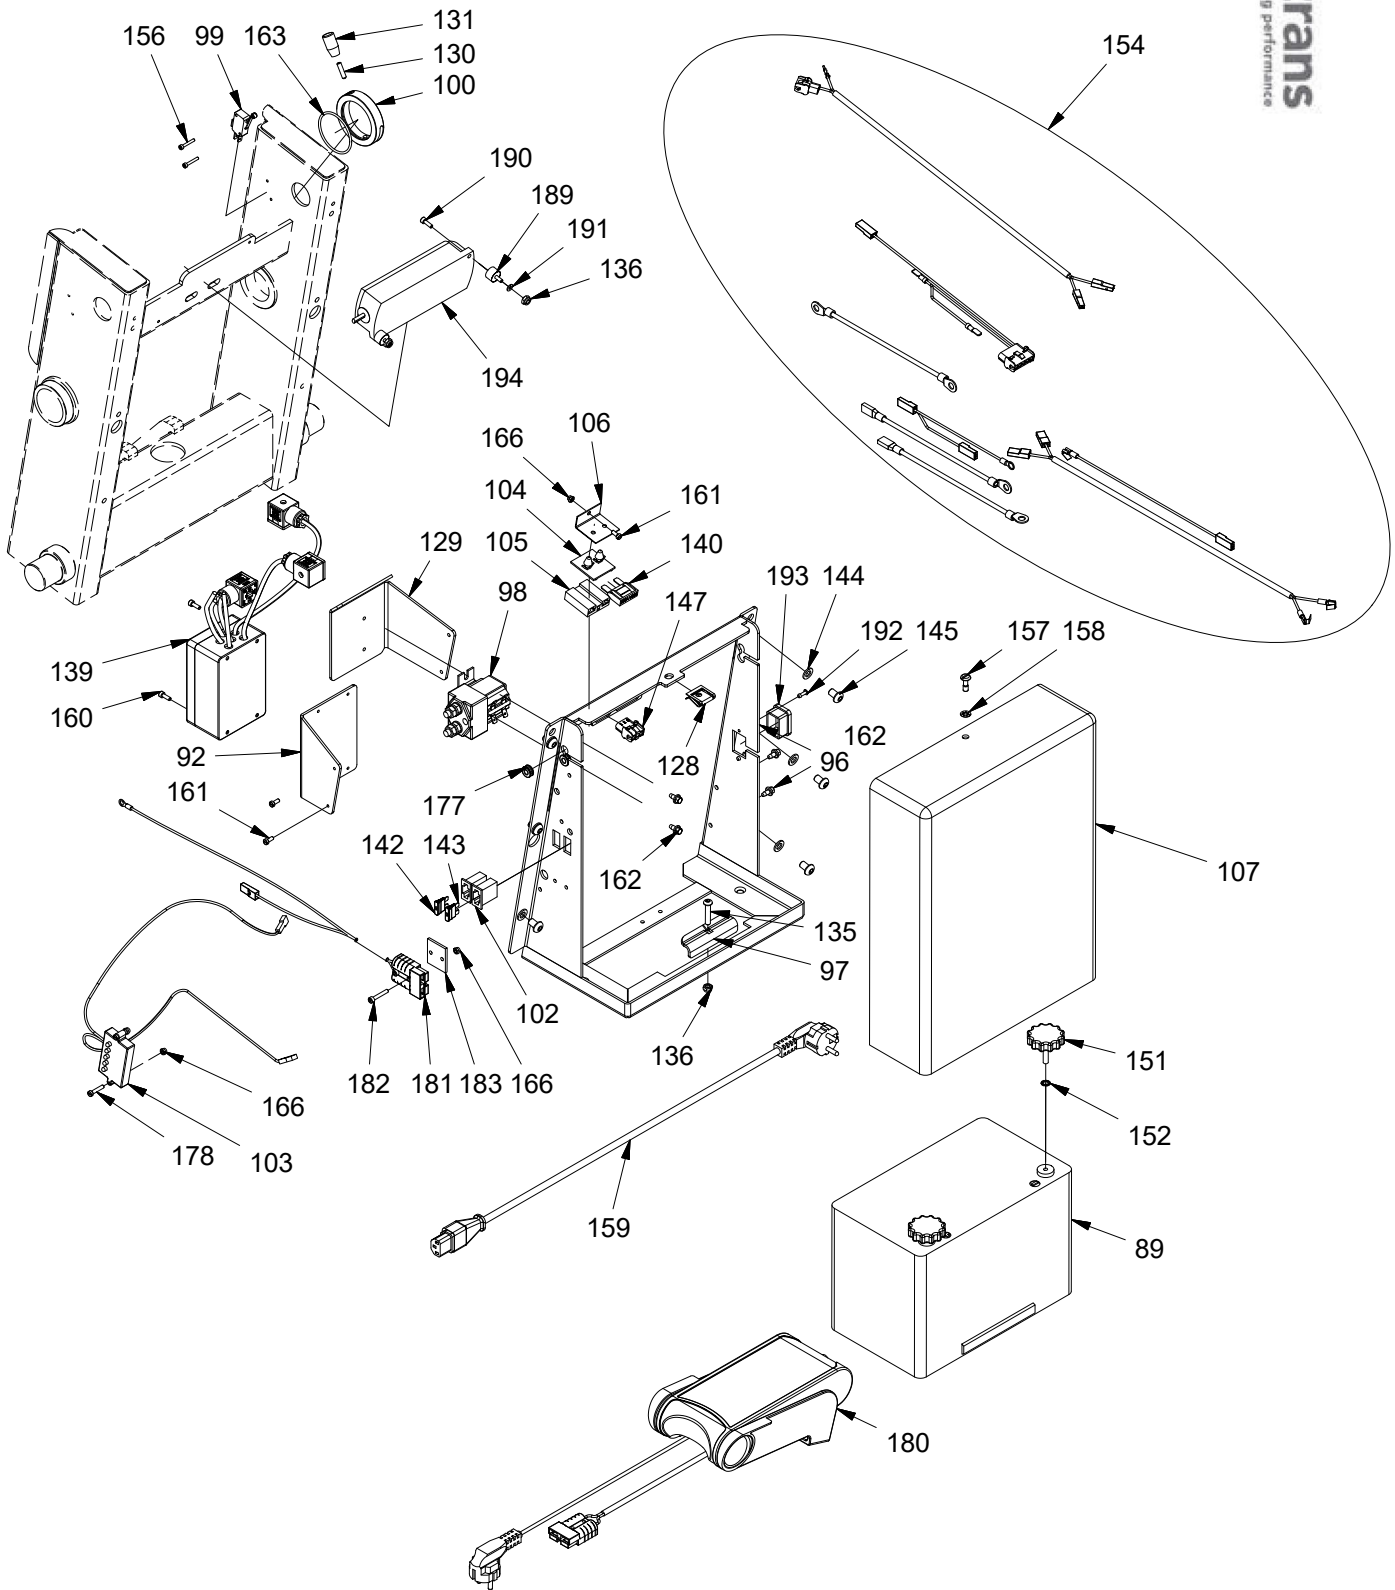

LT 1001 TE/TES-Electric parts

LT 1001 TE/TES-Electric parts

Item	Part no.	Qty	Description	Note
89	986550	1	Battery 12V 70 Ah/20h	
92	410095	1	Control box plate LTE	
96	410105	1	Battery bracket	Multiple colours
97	402336	1	Battery holder	
98	982183	1	Relay, 12V	
99	982261	1	Micro switch with reel 16 Amp	
100	410168	1	Ring f/stop	
102	982111	2	Fuse holder	
103	986092	1	Battery monitor	
104	982112-1	1	Fitting plate	
105	982160-1	1	Mega blade fuse holder	
106	410170	1	Fitting plate	
107	410115S	1	Cover Glasfiber 3mm LTE	
128	990065	1	Clips for hinge lock	
129	410173	1	Relay plate	
130	910520	1	Pointed screw	
131	995017	1	Grip	
135	919631	1	Screw	
136	921060	4	Lock nut	
139	160181	1	Control box cpl.	
140	982129	1	Maxi Fuse 100A	
142	982124	1	Fuse 10A	
143	982126	1	Fuse 20A	
144	924080	10	Washer	
145	919812	6	Screw	
147	982003	1	Female plug	
151	986507	2	Thumb screw f/battery	
152	925060	2	Toothed washer	
154	160205	1	Set of cables, cpl.	
156	912320	2	Ch Screw	
157	990063	1	Hinge lock	
158	990064	1	Washer f/hinge lock	
159	986125	1	Charger cable	
160	917412	2	Screw	
161	913410	3	Screw	
162	916510	4	Screw	
163	900502	1	O-ring	
166	921040	5	Lock nut	
177	530022	2	Cable lead-in	
178	913420	2	Screw