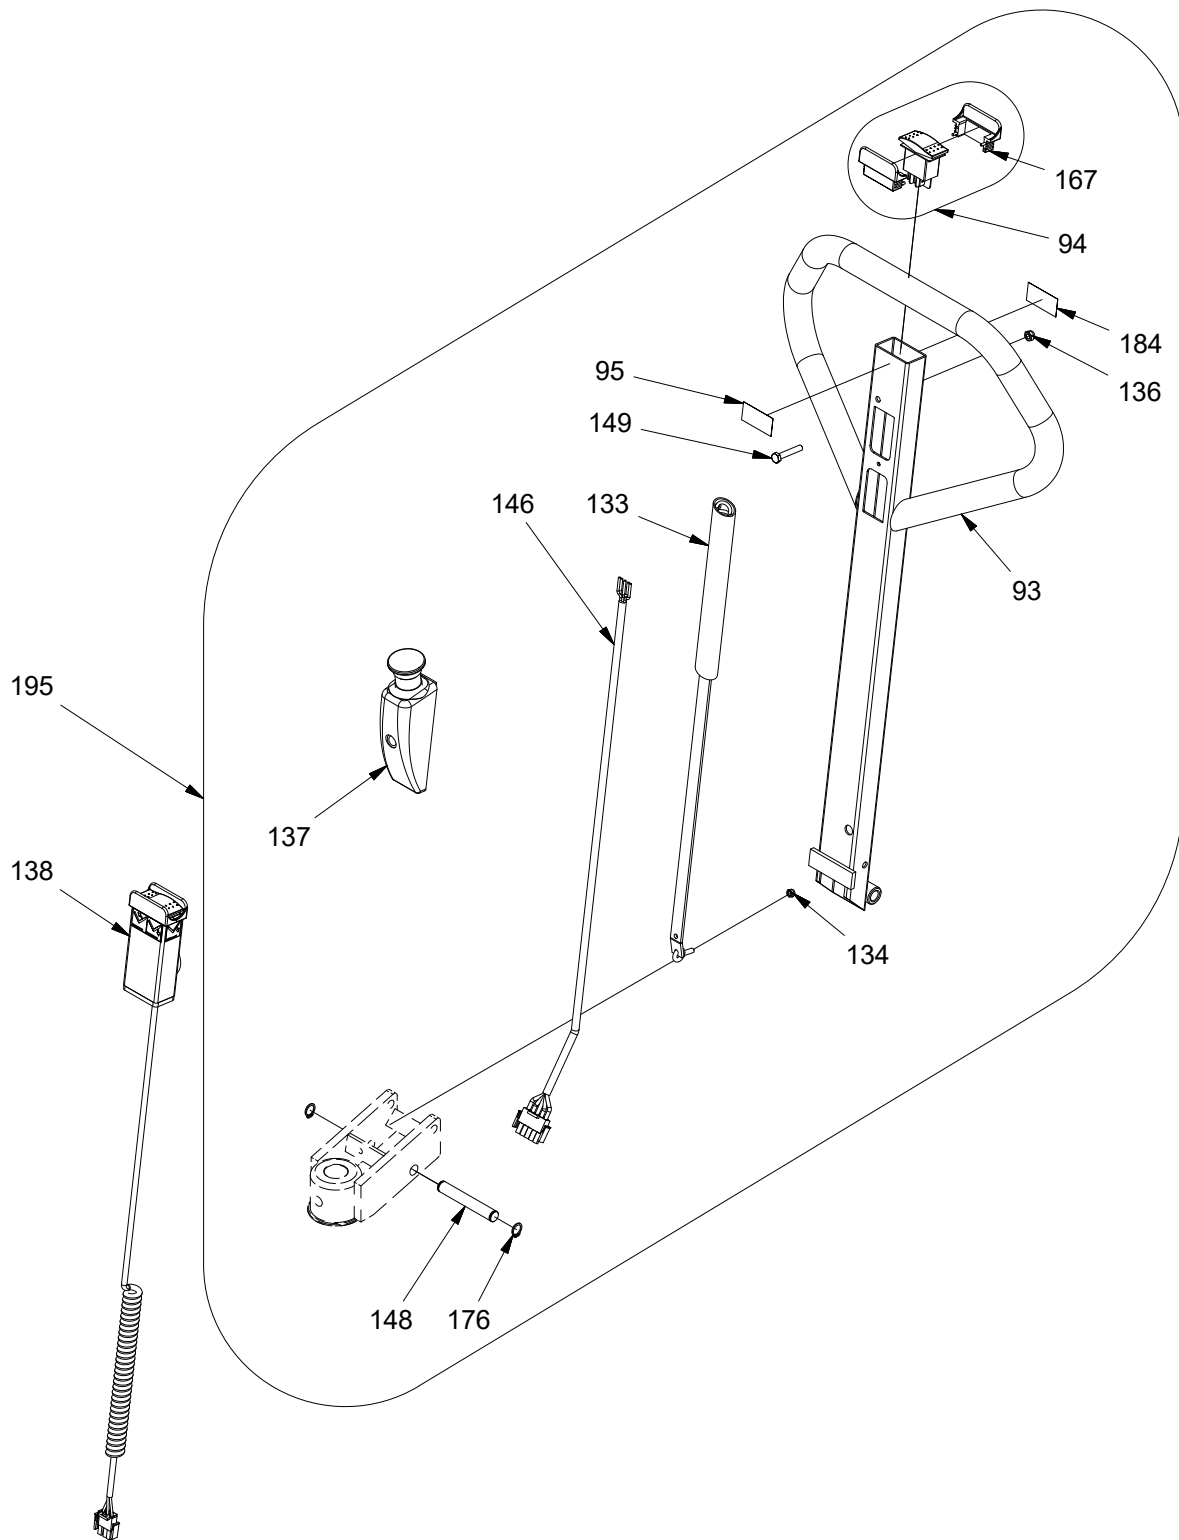

LT 1001 TE/TES-Handle

LT 1001 TE/TES-Handle

Item	Part no.	Qty	Description	Note
93	410165	1	Handle	
94	982075R	1	Switch incl. switch holder	
95	991017	1	Sticker for up/down	
133	410174	1	Spring pull rod cpl.	
134	921050	1	Lock nut	
136	921060	4	Lock nut	
137	420191KR	1	Emergency stop cpl.	
138	160084	1	Remote control cpl. LTE	
146	150001R-LT	1	Handle cable	
148	400695	1	Pin	
149	915635	1	Steel bolt	
167	402356R	1	Contact holder, set	
176	933120	2	Circlip	
184	991018	1	Sticker for down/up	
195	410165K	1	Handle cpl.