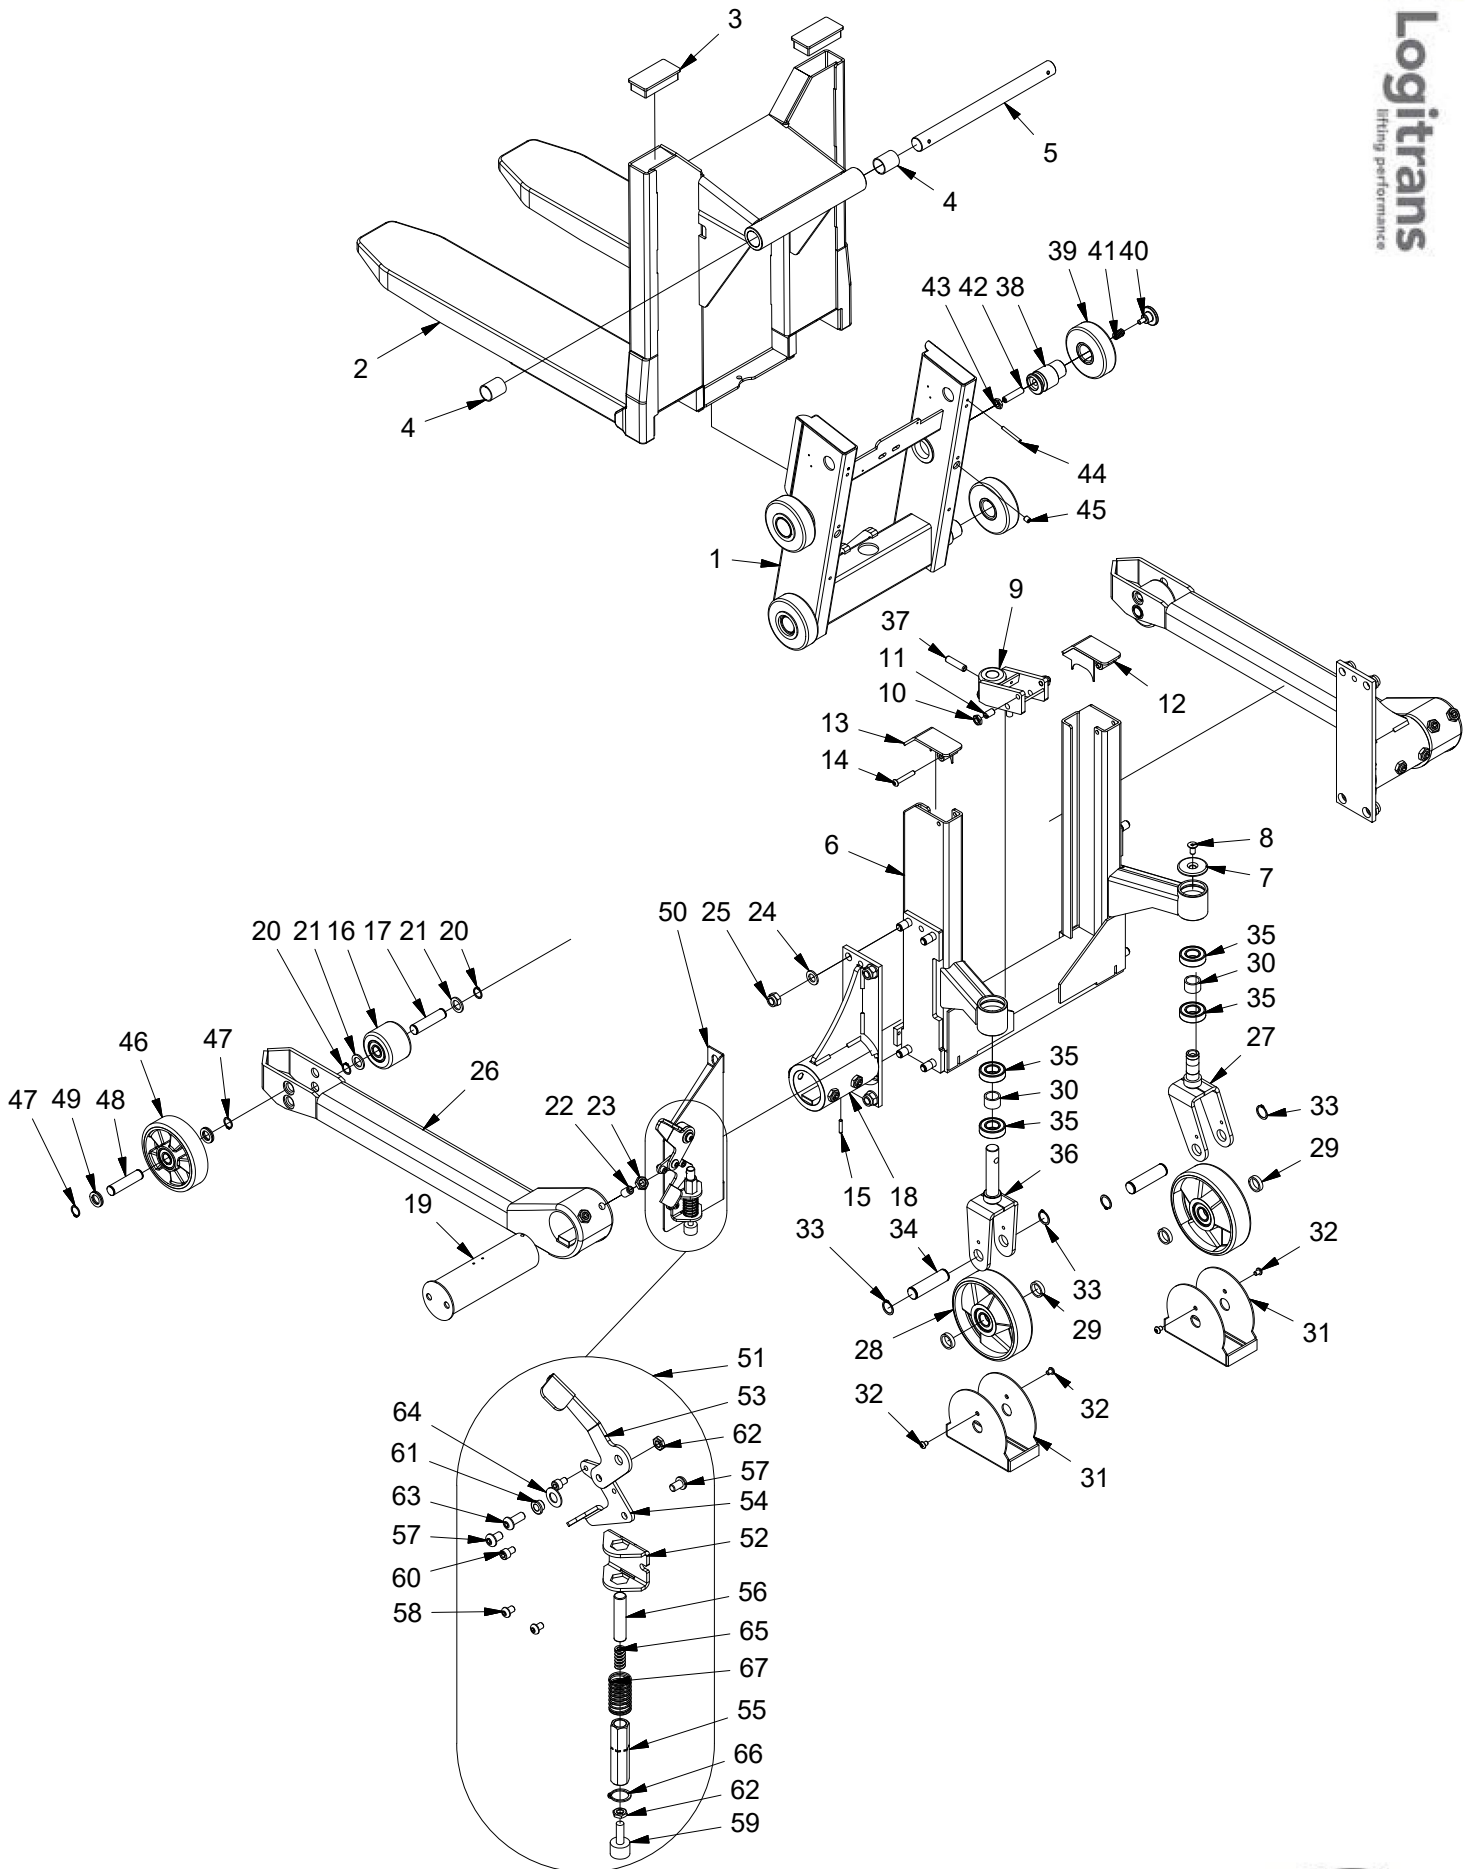

LT 1001 TES-Chassis

LT 1001 TES-Chassis

Item	Part no.	Qty	Description	Note
1	410101	1	Logitilt mast	Multiple colours
2	410106-5	1	Tilt forks 560X800	Multiple colours
3	993150	2	Cover	
4	948344	2	Bushing	
5	410094	1	Shaft	
6	410111	1	Chassis LT-E straddle	Multiple colours
7	400624E	1	Cover washer	
8	911120	1	Screw	
9	410108	1	Control lever	Multiple colours
10	920120	2	Counter nut	
11	919121	2	Resilient press unit w/ball	
12	410008H	1	Top Cover, Right	Multiple colours
13	410008V	1	Top Cover, Left	Multiple colours
14	919850	2	Screw	
15	932630	2	Slotted pin	
16	402504L	2	Fork wheel	
17	402846	2	Wheel axle	
18	420290-1K 420291-1K	2	Carriage f/stradd. legs, short Carriage f/straddle legs, large	Multiple colours
19	420267-1 420267-2 420267-3 420267-4	2	Middle piece 850-942 Middle piece 942-1124 Middle piece 1124-1306 Middle piece 1240-1422	
20	933200	4	Locking ring	
21	400159	4	Nylon Washer	
22	910625	12	Pointed screw	
23	920160	12	Contra nut	
24	924016	8	Washer	
25	921161	8	Lock nut	
26	420292-1 420292-2	2	Straddle legs short cpl. Straddle legs medium cpl.	Multiple colours
27	400615	1	Wheel fork, revolving	Multiple colours
28	300060L	2	Steering Wheel Poly.W/Bearings	
29	400618	4	Spacer pipe steering wheel	
30	400647	2	Spacer pipe wheel fork	
31	420094	2	Foot protector cpl. Ø180	
32	919811	4	Screw	
33	933250	4	Locking ring	
34	401484	2	Wheel axle	
35	946253	4	Ball bearing	
36	410107	1	Steering wheel fork	Multiple colours
37	931250	1	Straight pin	
38	404076	2	Eccentric axle	
39	404073K	4	Mast roll Ø112 w/slide bushing	
40	420153	2	Tap for fork bracket