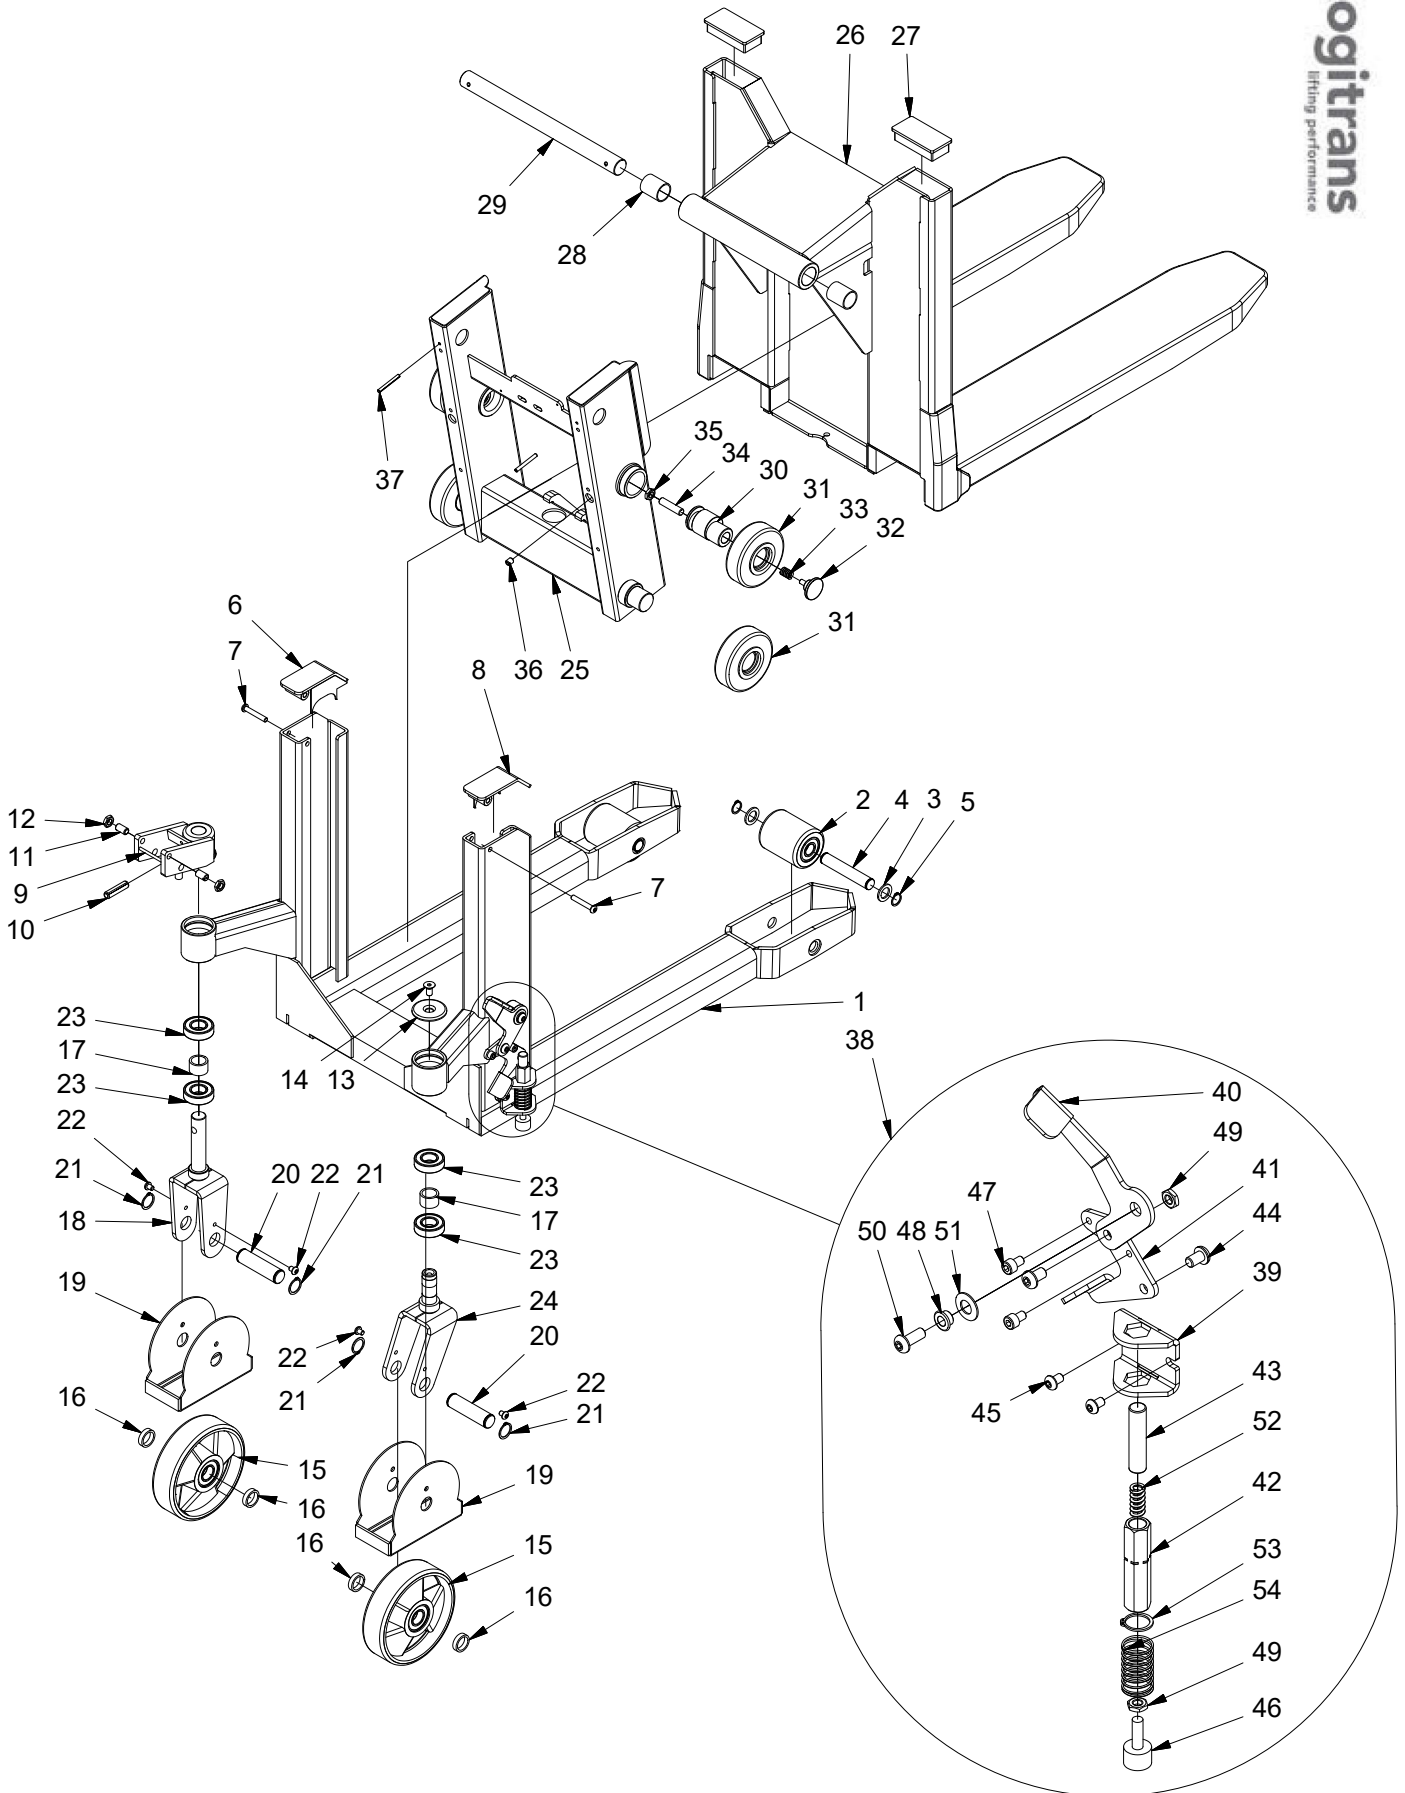

LT 1001 TE-Chassis

LT 1001 TE-Chassis

Item	Part no.	Qty	Description	Note
1	410100-5	1	Chassis 560X800	Multiple colours
2	403862L	2	Fork wheel Ø75 polyureth. w/b	
3	400159	4	Nylon Washer	
4	401932	2	Axle f/fork wheel	
5	933200	4	Locking ring	
6	410008V	1	Top Cover, Left	Multiple colours
7	919850	2	Screw	
8	410008H	1	Top Cover, Right	Multiple colours
9	410108	1	Control lever	Multiple colours
10	931250	1	Straight pin	
11	919121	2	Resilient press unit w/ball	
12	920122	2	Counter nut	
13	400624E	1	Cover washer	
14	911120	1	Screw	
15	300060L	2	Steering Wheel Poly.W/Bearings	
16	400618	4	Spacer pipe steering wheel	
17	400647	2	Spacer pipe wheel fork	
18	410107	1	Steering wheel fork	Multiple colours
19	420094	2	Foot protector cpl. Ø180	
20	401484	2	Wheel axle	
21	933250	4	Locking ring	
22	919811	4	Screw	
23	946253	4	Ball bearing	
24	400615	1	Wheel fork, revolving	Multiple colours
25	410101	1	Logitilt mast	Multiple colours
26	410106-5 410106-C	1	Tilt forks 560X800 Tilt forks 560X1150	Multiple colours
27	993150	2	Cover	
28	948344	2	Bushing	
29	410094	1	Shaft	
30	404076	2	Eccentric axle	
31	404073K	4	Mast roll Ø112 w/slide bushing	
32	420153	2	Tap for fork bracket	
33	958144	2	Spring	
34	910250	2	Pointed screw	
35	920122	2	Counter nut	
36	910012	2	Pointed screw	
37	931550	2	Straight Pin	
38	410155	1	Parking brake cpl.	
39	410154	1	U-fitting NV 22	
40	410066	1	Brake pedal	
41	410067	1	Release pedal	
42	410152	1	Spring pipe NV22	
43	410153	1	Pressure shaft	
44	919120	2	Screw	
45	919812	2	Screw