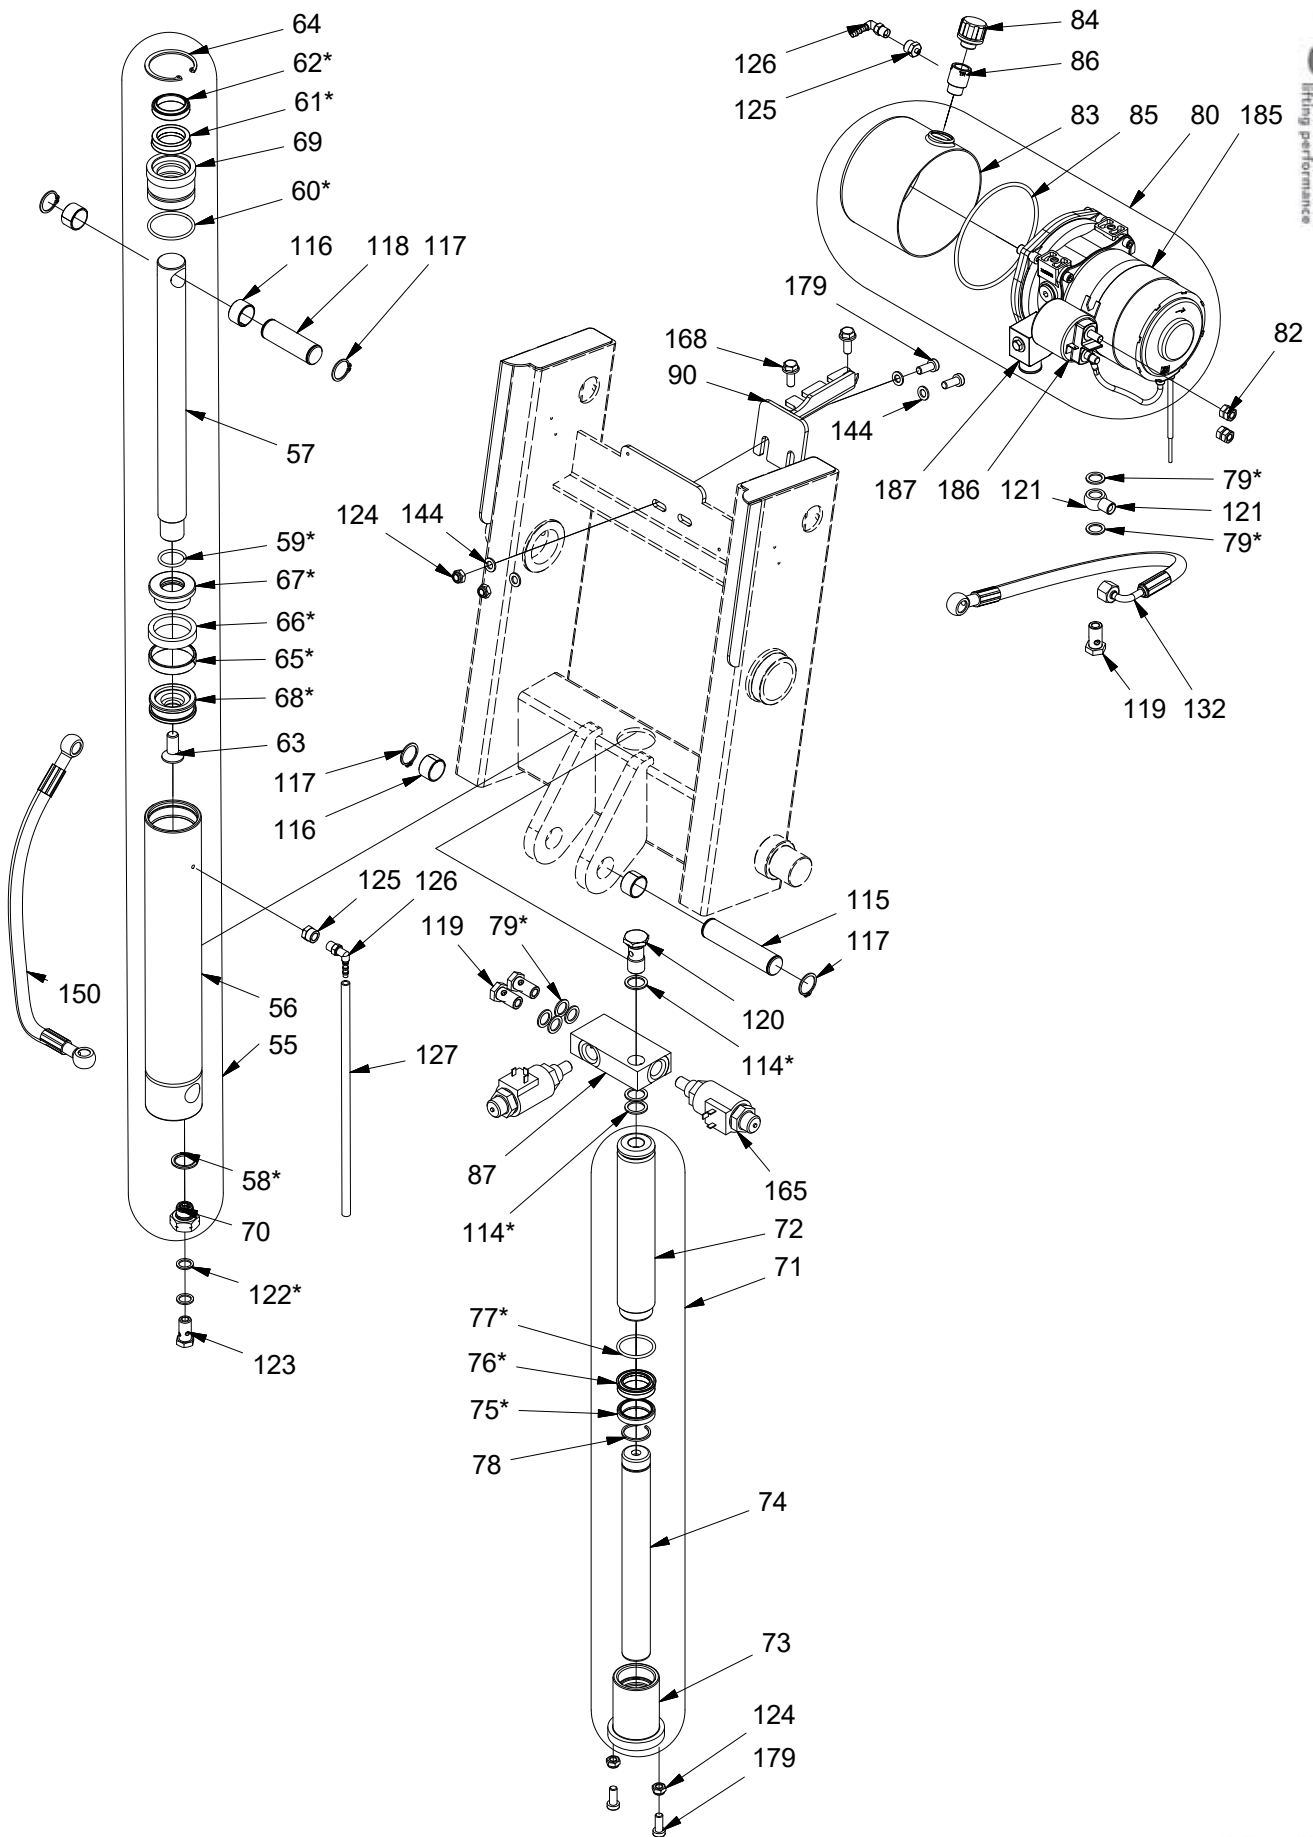

LT 1001 TE/TES-Hydraulics

LT 1001 TE/TES-Hydraulics

Item	Part no.	Qty	Description	Note
55	181100	1	Tilting cylinder cpl.	
56	410060E	1	Tilting cylinder housing	
57	410011	1	Piston rod	
58*	905207	1	Gasket ring	
59*	900240	1	O-ring	
60*	900440	1	O-ring	
61*	901301	1	Sleeve	
62*	908300	1	Scraper ring	
63	911231	1	Screw	
64	934520	1	Circlip	
65*	909509	1	Guide ring CN10	
66*	901380	1	U-sleeve	
67*	404539	1	Split piston part A	
68*	404540	1	Split piston part B	
69	400478E	1	Top section	
70	402350-2	1	Safety valve cpl.	
71	181200	1	Lifting cylinder cpl.	
72	410061E	1	Cylinder housing	
73	410014E	1	Top section	
74	410015	1	Piston rod	
75*	908300	1	Scraper ring	
76*	901301	1	Sleeve	
77*	900350	1	O Ring	
78	935232	1	Spring ring	
79*	905145	6	Copper washer	
80	984750	1	Hy-Pump cpl.Hpi 0.8 kW 3G	
82	922080	4	Nut	
83	984828	1	Oil tank cpl. 1.12 l.	
84	984810	1	Filler cap	
85	984704	1	O-ring f. flange/tank	
86	410157	1	Overflow flush bushing	
87	410086	1	Valve housing	
90	410166	1	Holder for motor	
114*	905180	3	Copper washer	
115	410057	1	Shaft	
116	948221	4	Bushing	
117	933220	4	Locking ring	
118	410056	1	Shaft	
119	971146	3	Banjo bolt	
120	410085	1	Banjo bolt	
121	971147	1	Banjo union	
122*	905143	2	Copper washer	
123	971132	1	Banjo bolt	
124	921080	4	Lock nut	
125	973137	2	Flush bushing